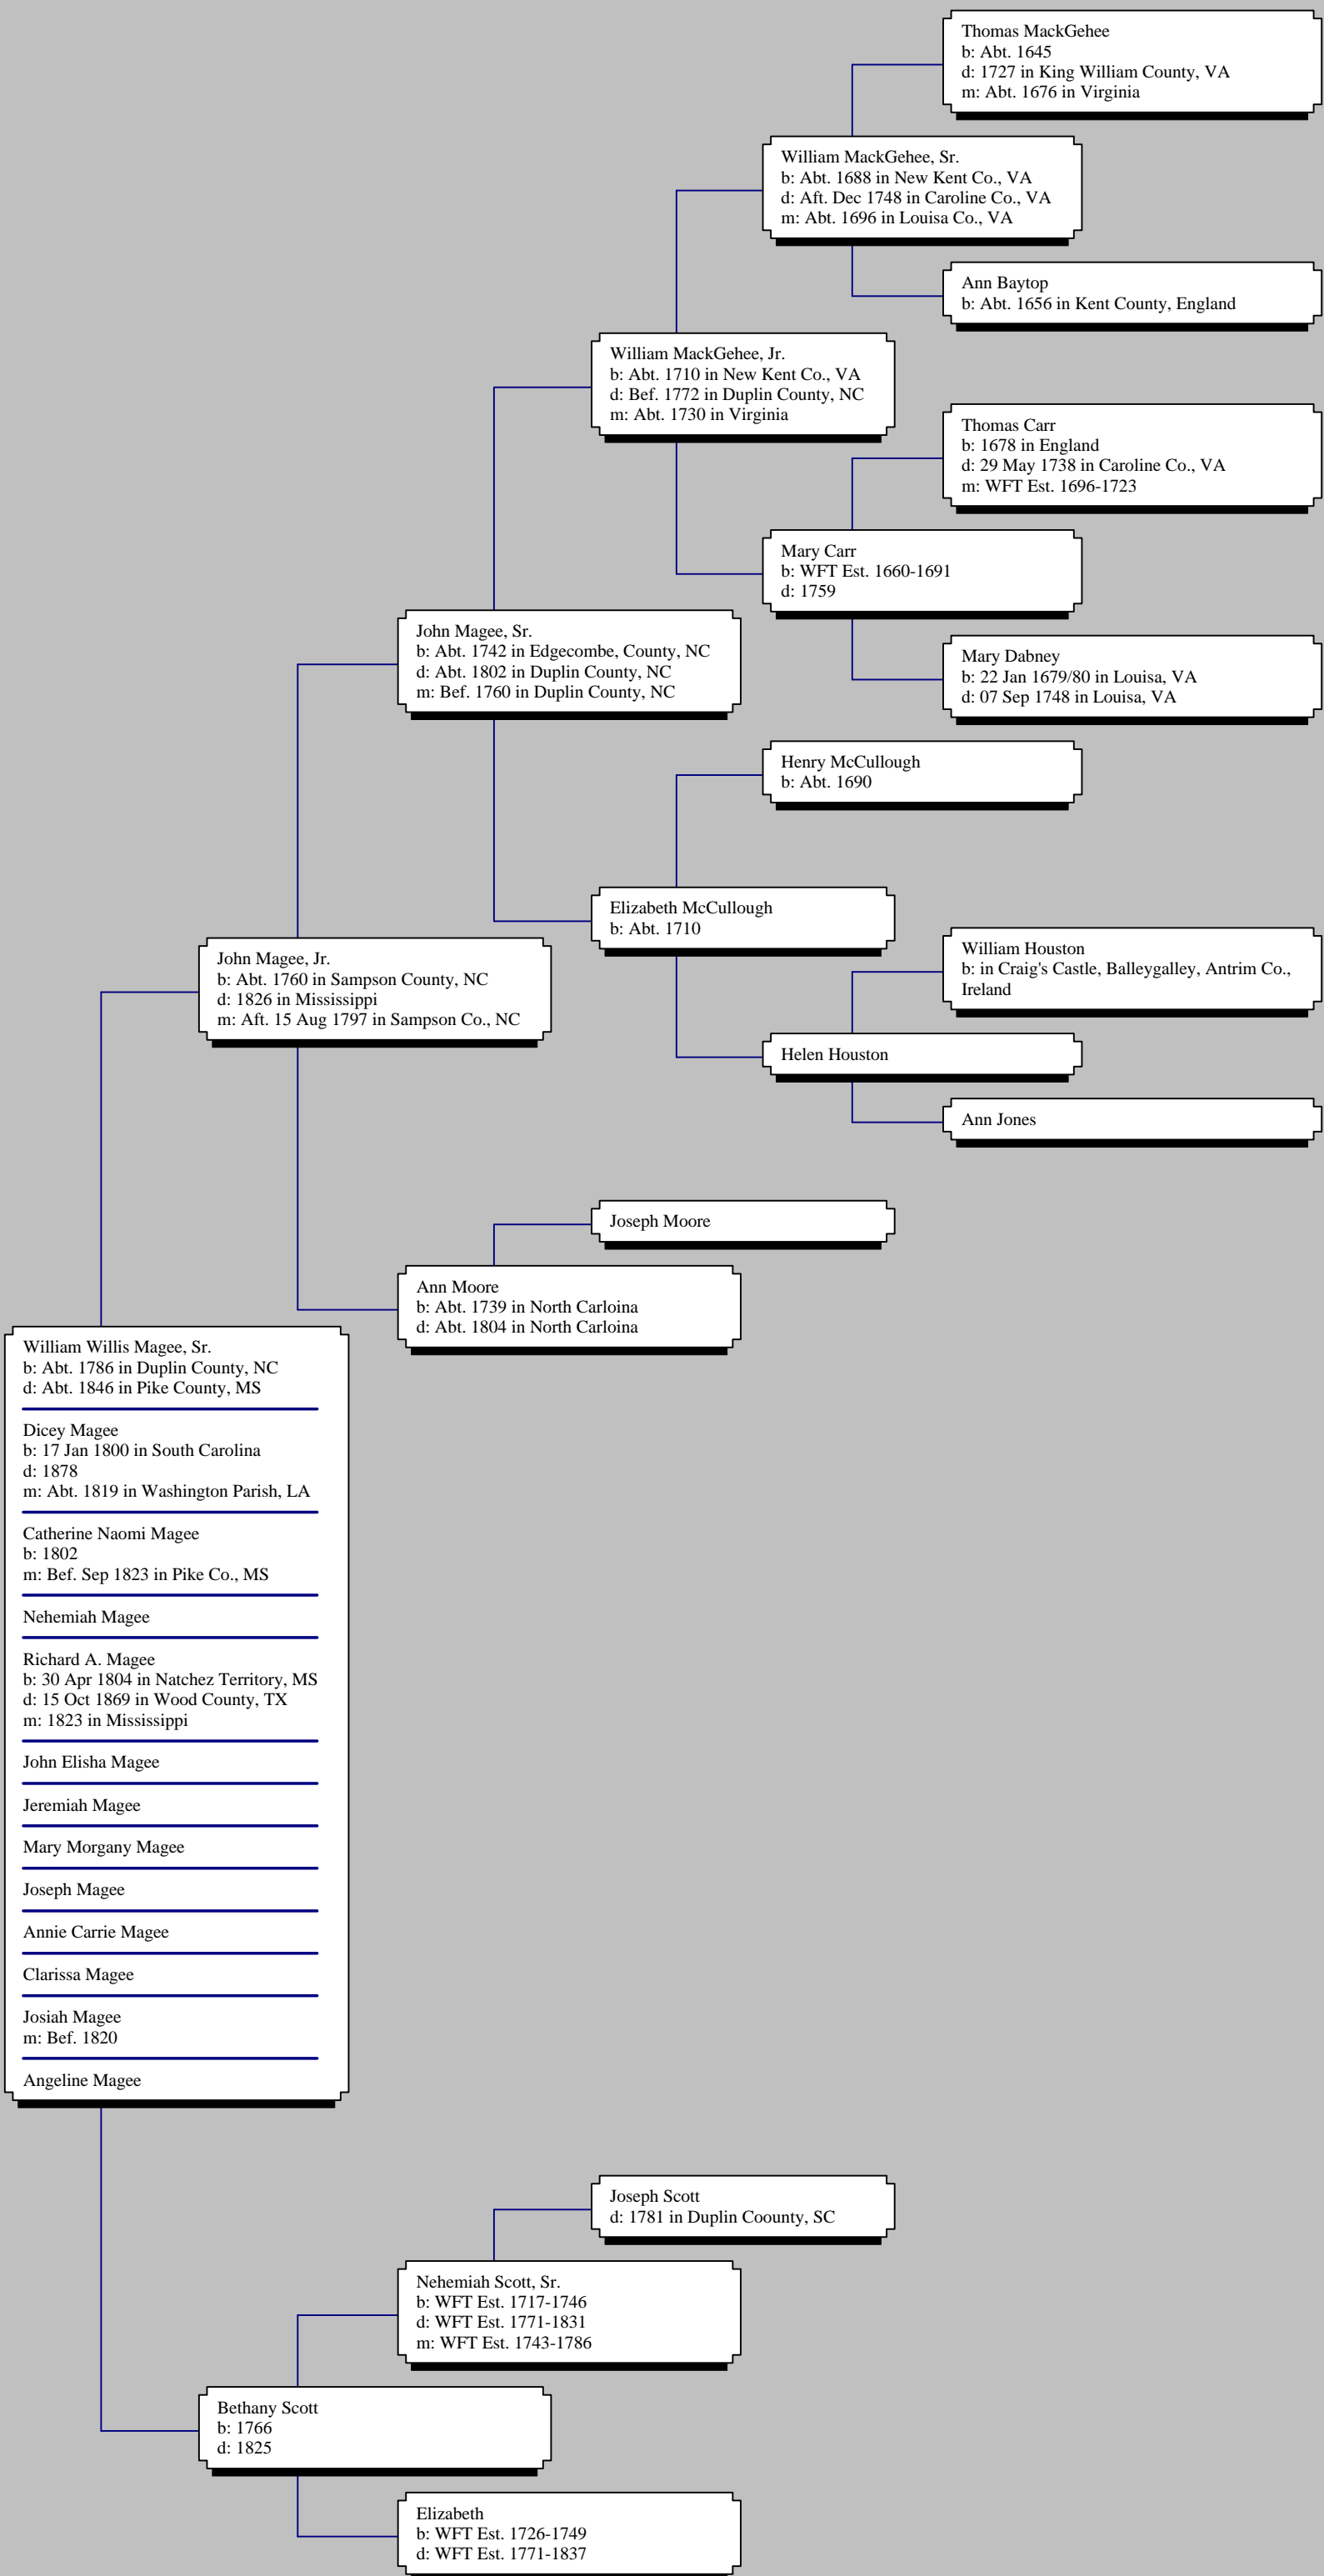

# Ancestors of William Willis Magee, Sr.

Parents

Grandparents

Great-Grandparents

2nd Great-Grandparents

3rd Great-Grandparents

Willie L. Robinson  
Nashville, TN  
June 28, 2006  
Wlr0819@aol.com/615-498-6074