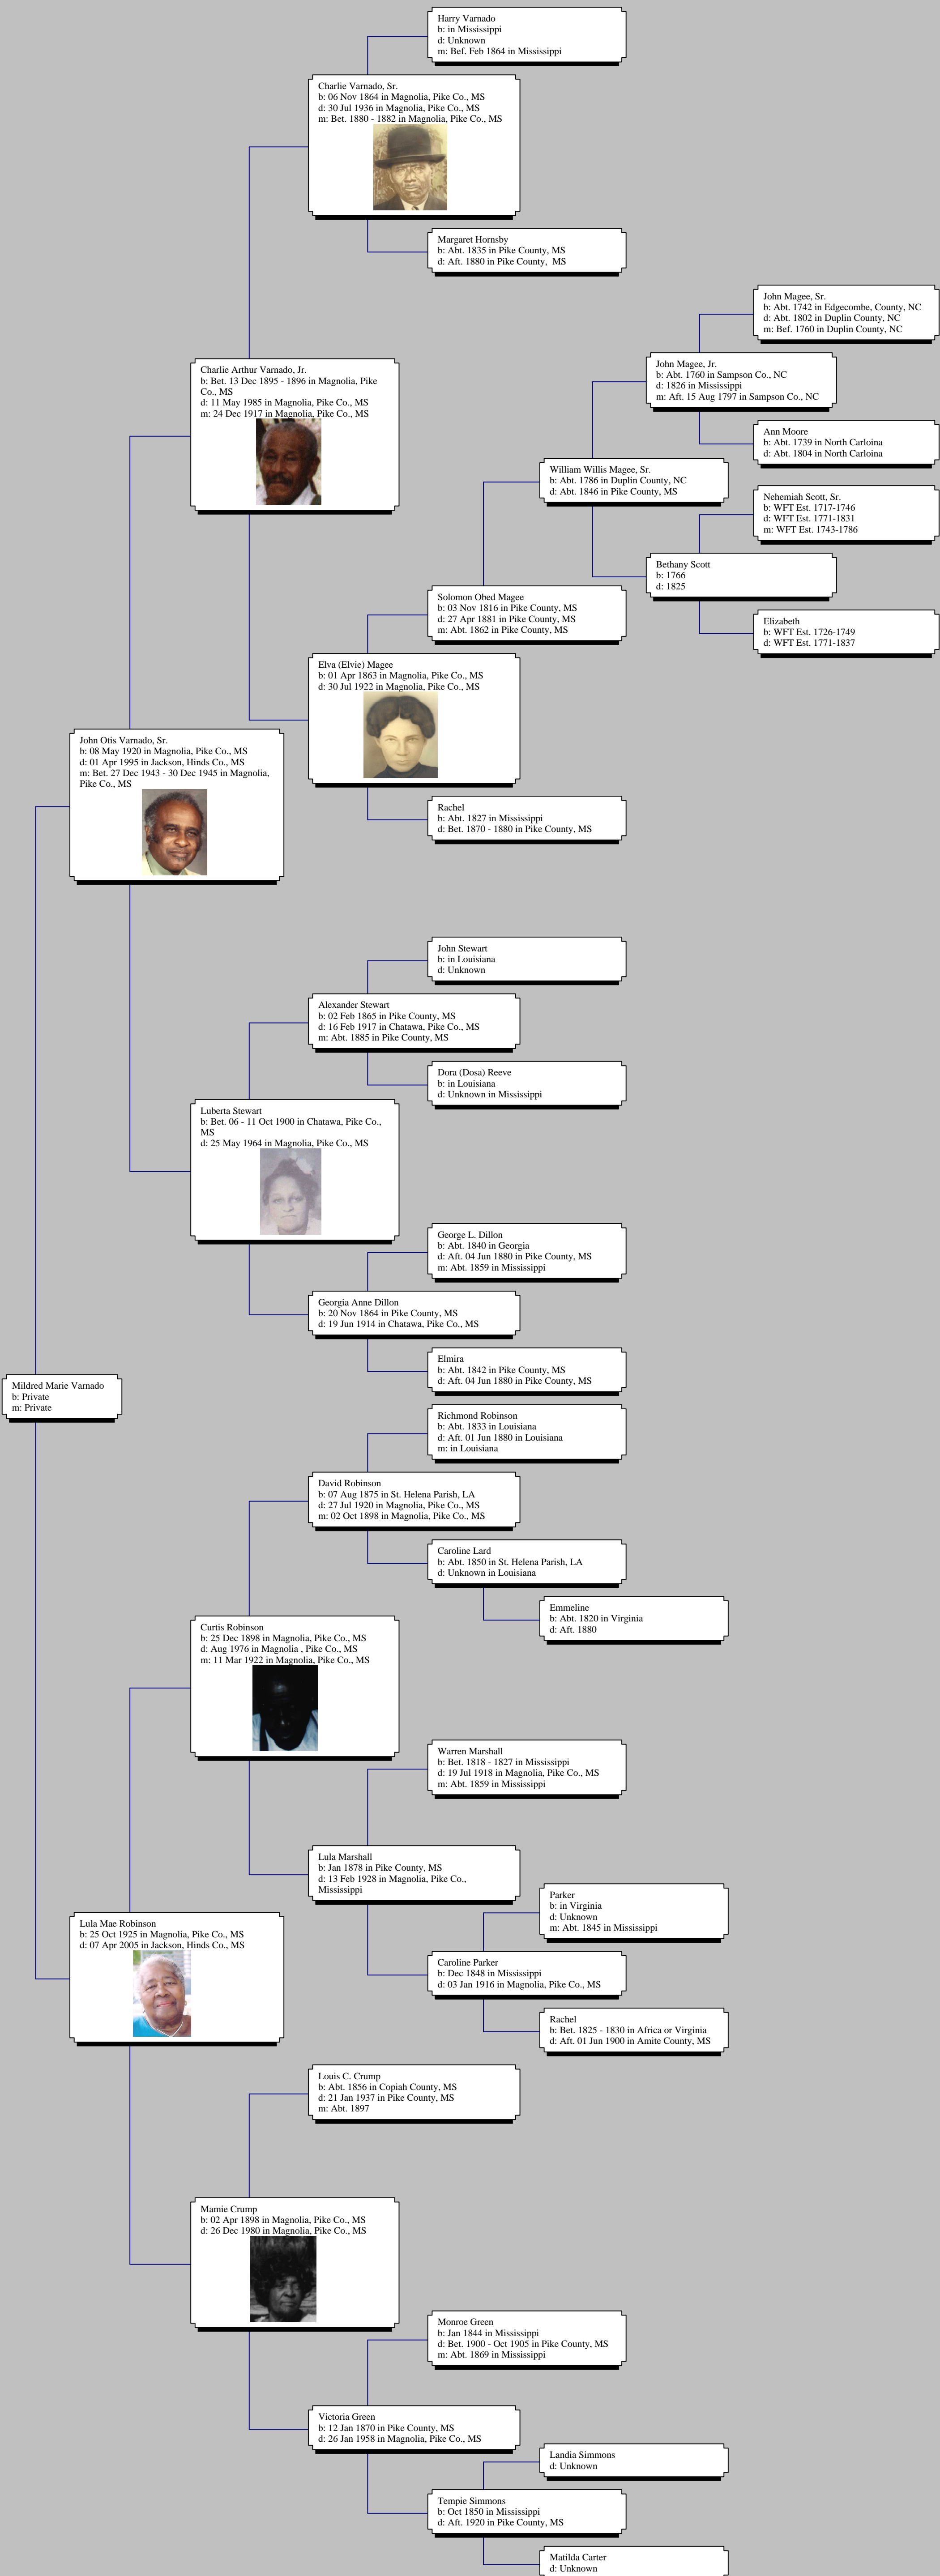

Ancestors of Mildred M. Varnado Robinson

Parents Grandparents Great-Grandparents 2nd Great-Grandparents 3rd Great-Grandparents 4th Great-Grandparents 5th Great-Grandparents

Willie L. Robinson
December 27, 2005
WIr0819@aol.com/615-876-1852 or 615-498-6074
www.angelfire.com/wi/Carver/magee-varnado.html