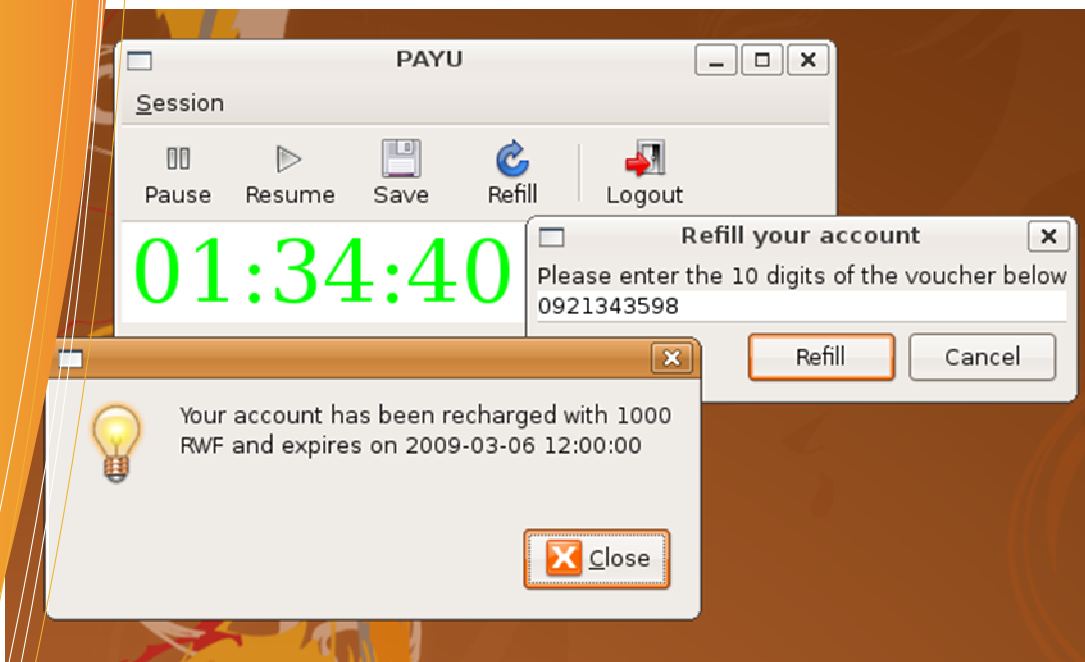

Refill using a voucher and get access to a wide variety of applications and services wherever you are.