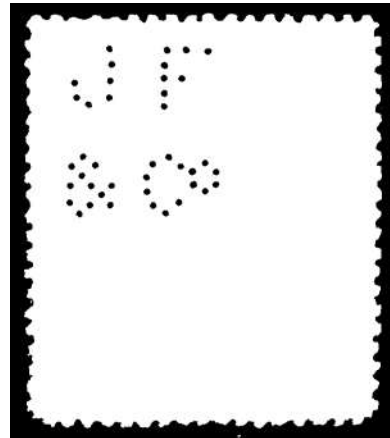

MEMBERS COMMENTS ON PREVIOUS ARTICLES

GWR Newspaper Stamp With Perfin - Bulletin 346/19

John Donner reports that he has a copy of JF/ &Co on a 3d Midland Railway Newspaper Stamp. On his copy 3 pins are missing from the ampersand and only 3 pins are visible of the 'o'. The same die has been seen on e-bay on 1d, 2d & 3d Midland Railway Newspaper Parcel stamps again with many missing pins on the ampersand and 'o'.

Jack Brandt also writes that he has a couple of copies of this die on the Midland Railway Issue mentioned above. Again his copies of the die are heavily damaged. Looking back in Bulletin 330 a near perfect copy of the die was shown (see below). This die is not listed in the New Illustrated Catalogue as it is yet to be found on postage stamps.

Roy Gault also confirms that this die is not J2780.01M and is presently not known of postage stamps.