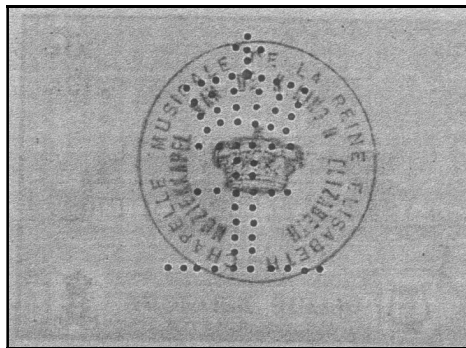

### **BELGIUM PERFIN**

**Gary Shayler** has sent in a photocopy of a Belgium mini-sheet, which has been perfined with a crown. The mini-sheet appears to commemorate the opening of the Queen Elizabeth Music Chapel. Can any member provide more information on this piece – date of issue, significance of the crown etc.

Bulletin 341 (April 2006) Page 14

*Muziekkapel van de Koningin Elisabeth*

*Chapelle Musicale de la Reine Elisabeth*

NR 085270

Inscription reads  
Chapelle Musicale de La Reine/  
Muziekkapel van de Koningin Elisabeth