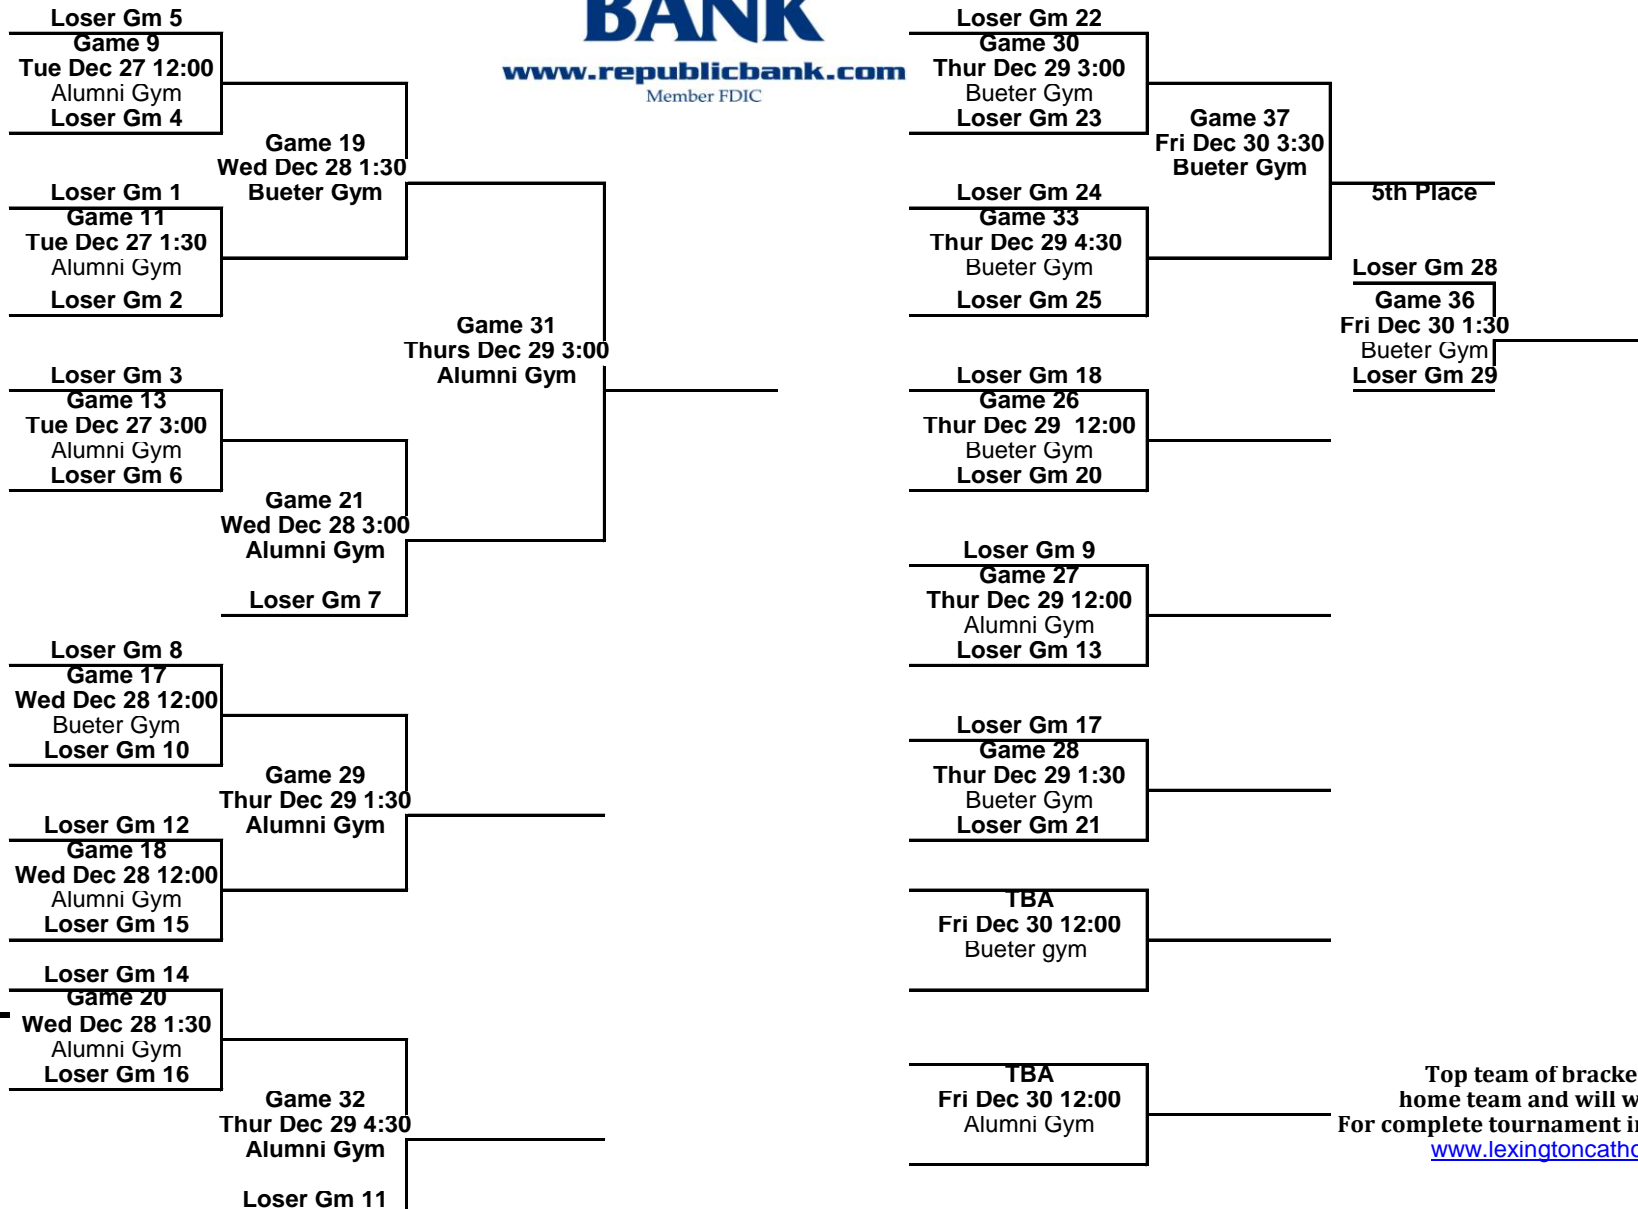

# 2011 REPUBLIC BANK HOLIDAY CLASSIC

DECEMBER 26-30, 2010

LEXINGTON CATHOLIC HIGH SCHOOL

[www.republicbank.com](http://www.republicbank.com)  
Member FDIC

Top team of bracket will be home team and will wear white  
For complete tournament information visit [www.lexingtoncatholic.com](http://www.lexingtoncatholic.com)