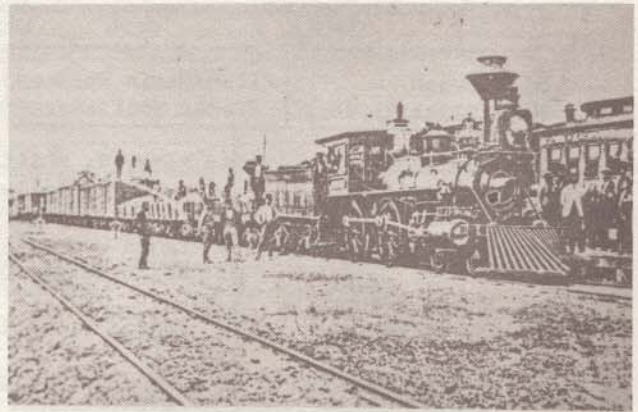

John Worwood 1837 - 1904
(Richard Morgan's Great Great Grandfather)

Ellen Ann Taylor
Worwood

Ellen Maria Worwood
Whittaker

Ellen is Richard Morgan's Great
Grandmother. Ellen is the daughter
of John & Rachel (Hunt) Warwood

John Worwood as a young man and
Engineer of this train.

John Worwood's first trip by train to Nephi.

Maria Watton Warwood -- Mother of
John and William Warwood

Maria Watton
is Richard
Morgan's 3rd
Great Grand-
mother.