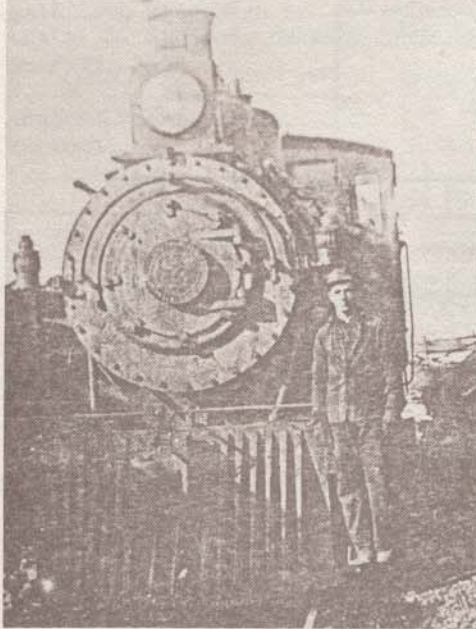

John Worwood 1837 - 1904
(Richard Morgan's Great Great Grandfather)

Ellen Ann Taylor
Worwood

Ellen Maria Worwood
Whittaker

Ellen is Richard Morgan's Great
Grandmother. Ellen is the daughter
of John & Rachel (Hunt) Warwood

John Worwood as a young man and
Engineer of this train.

John Worwood's first trip by train to Nephi.

Maria Watton Warwood -- Mother of
John and William Warwood

Maria Watton
is Richard
Morgan's 3rd
Great Grand-
mother.

Maria Watton Warwood -- Age 73