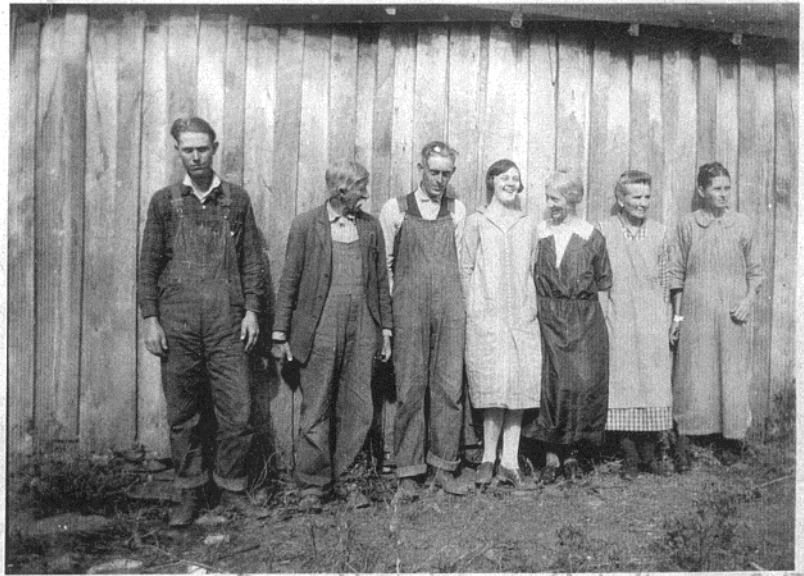

Dad, his
grandfather
Margary, Lloyd,
Ma, Grand-
Mother Morgan
and probably
aunts in
Ark. 1925.

Dad in Ark 1925

Dad in Ark. 1925

Dad, Shayne A. Morgan,
at about age eighteen.

Dad, playing violin
probably in Kansas.
1924