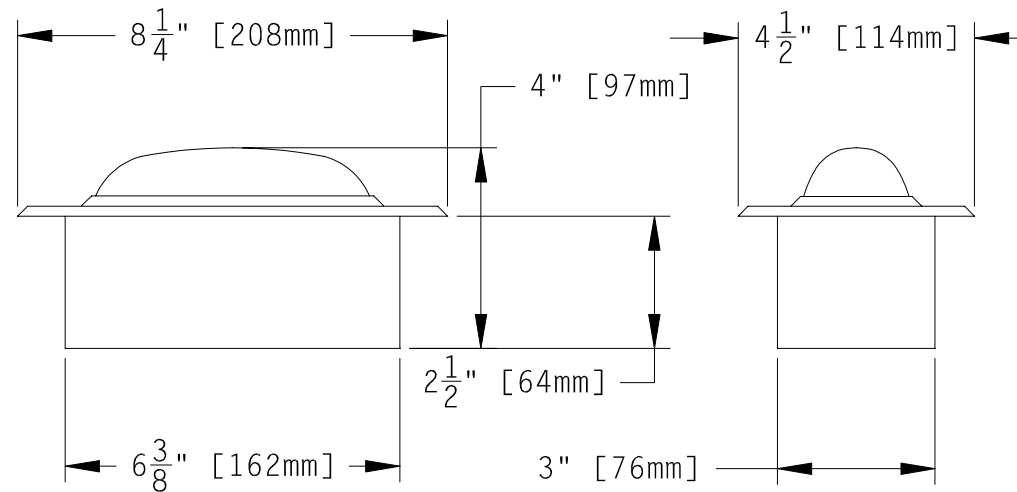

5 Wisconsin Ave.
Norwich, CT 06360
Tel. (860) 887-4550
Fax (860) 887-4534
www.lamphead.com (Product)
www.nutron-mfg.com (Company)

4820 Series Rectangular Recessed Remote

Construction: Steel bezel and Galvanized Housing w/ Polycarbonate lens.

6, 12v Wedge Base

6,12v Bi Pin Halogen

Options: Louvered Bezel (vertical or horizontal), Brushed aluminum Faceplate, Tamperproof screws