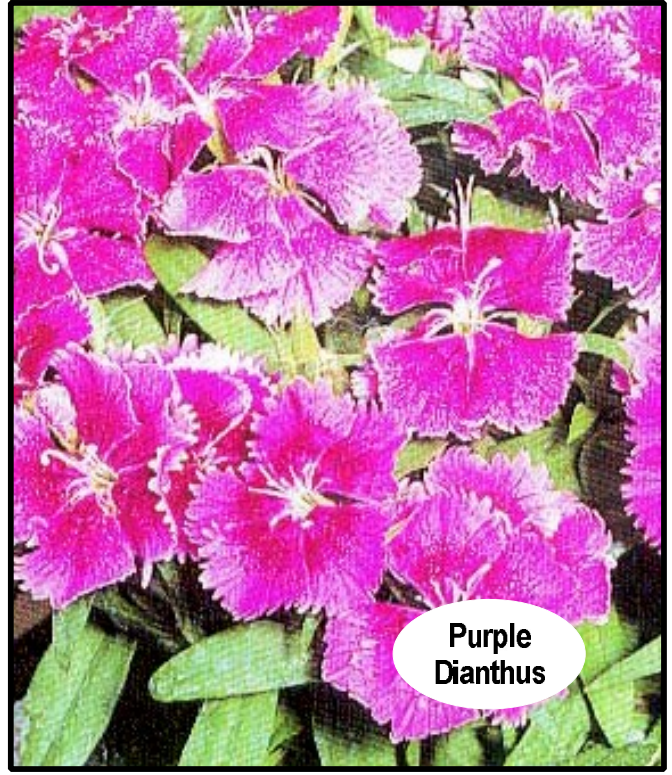

More color options for gardens and patios!