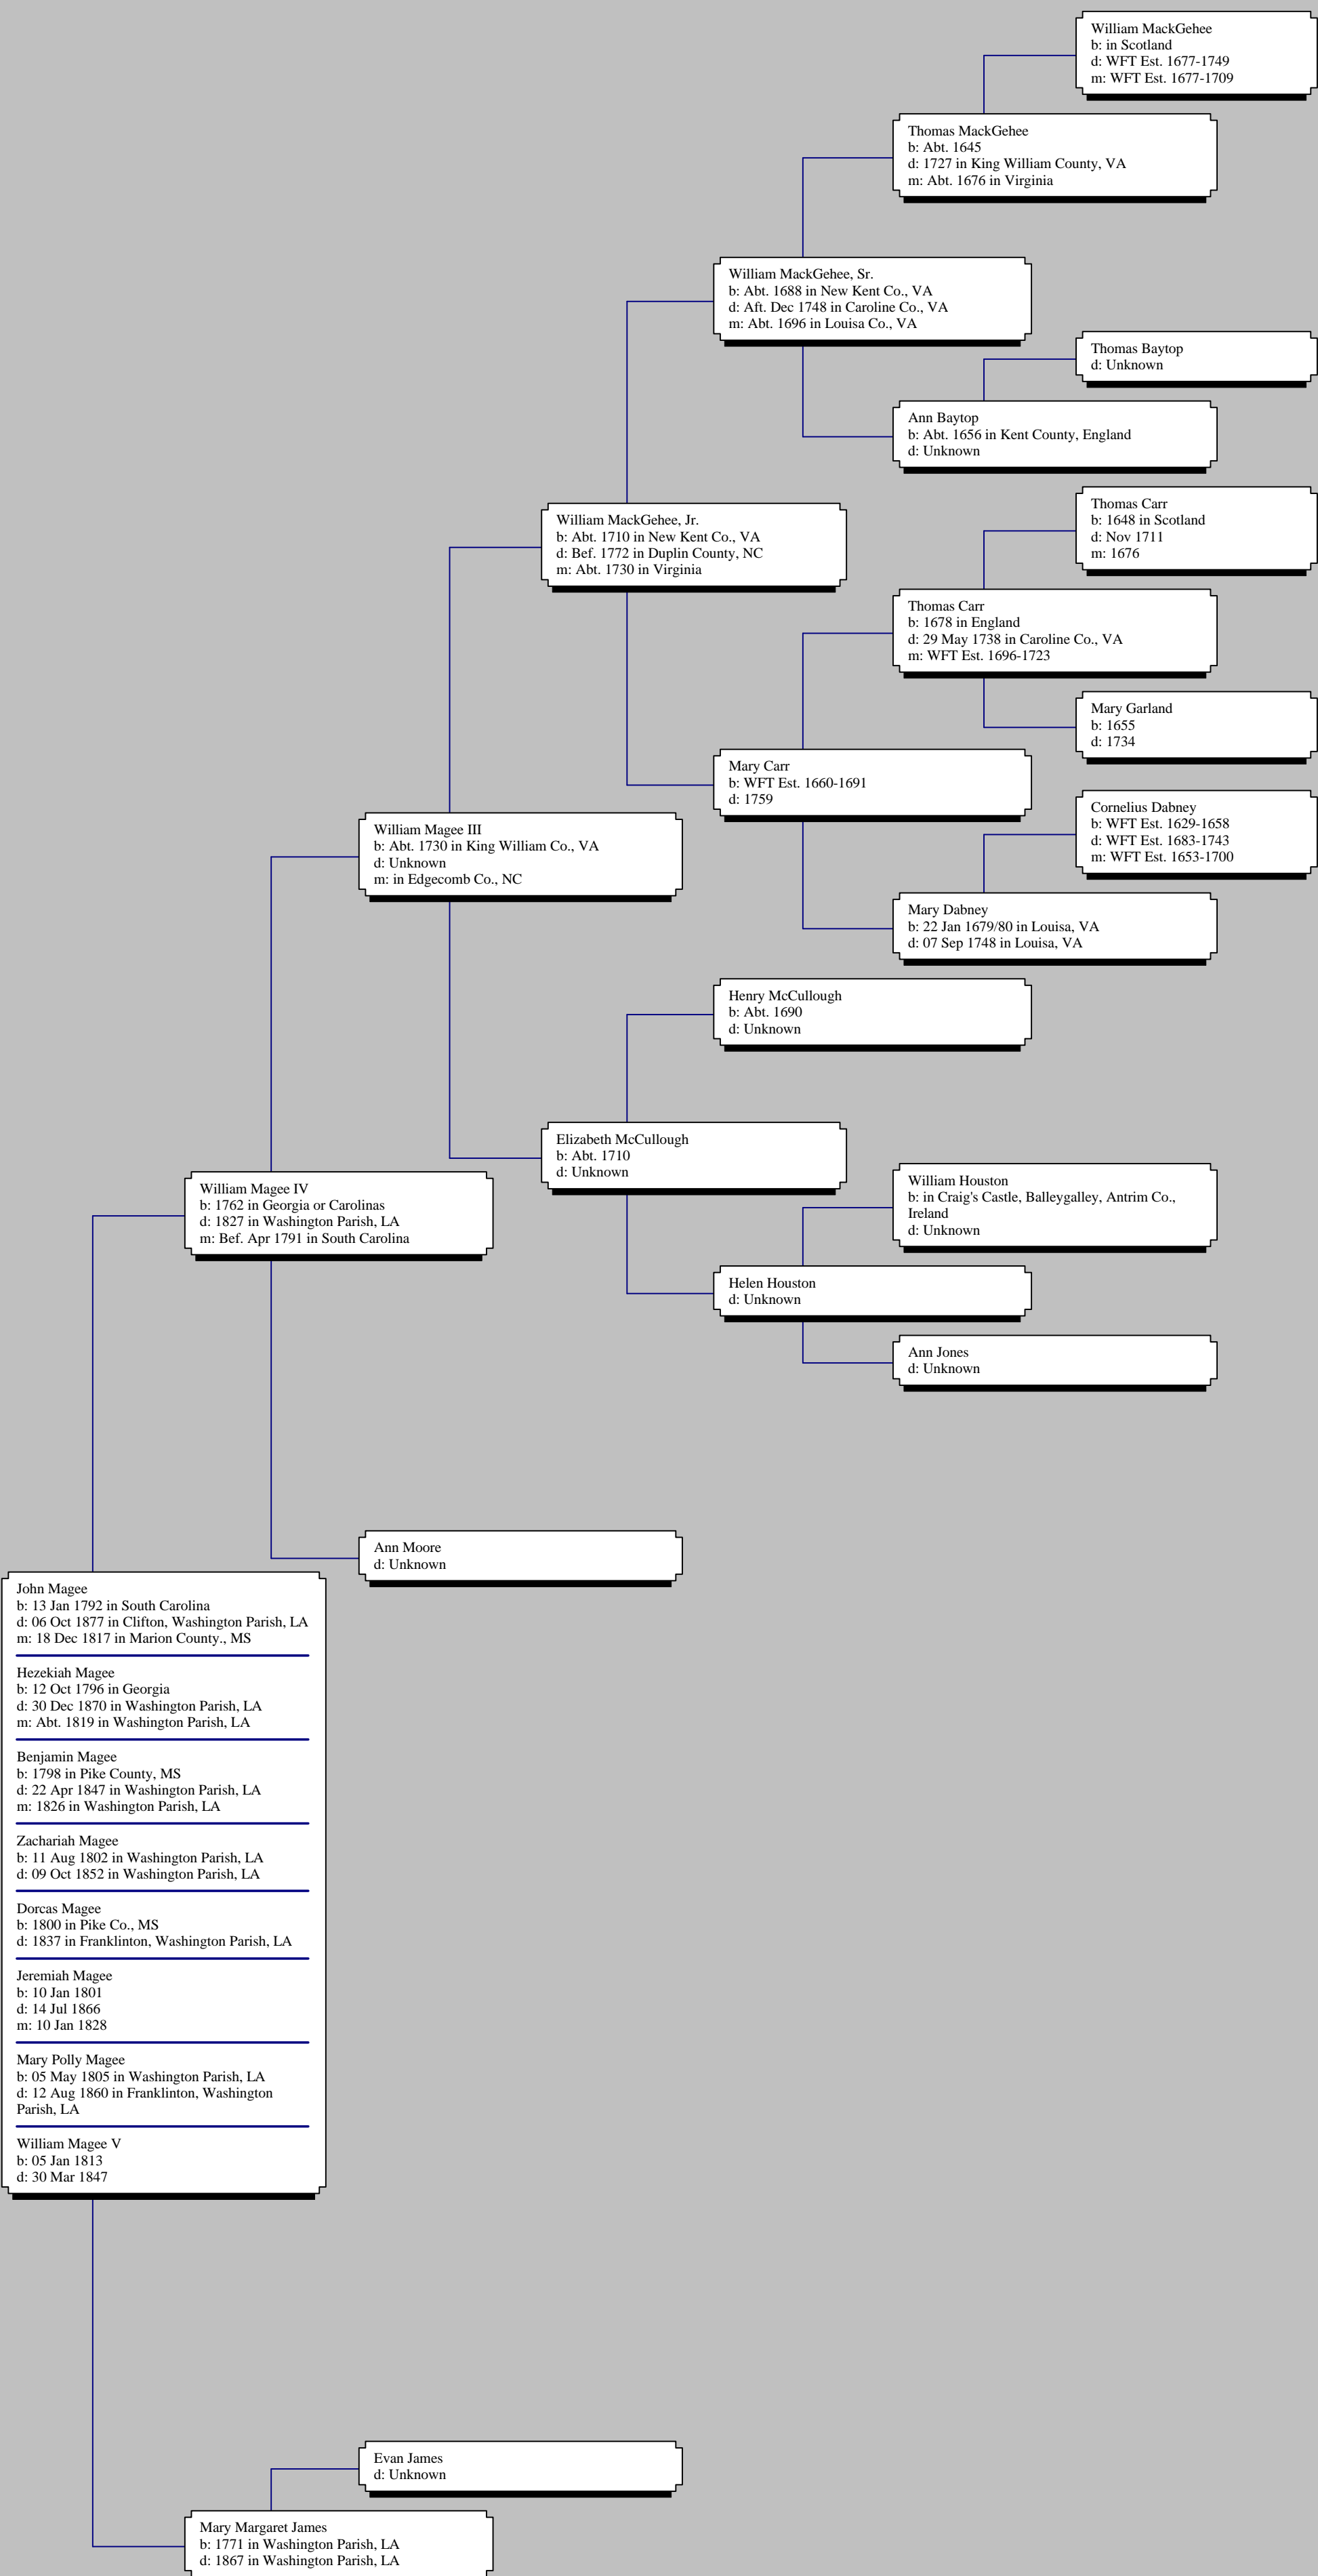

Ancestors of John Magee

Parents Grandparents Great-Grandparents 2nd Great-Grandparents 3rd Great-Grandparents 4th Great-Grandparents

Willie L. Robinson
Nashville, TN
December 17, 2006
615-498-6074/Wlr0819@aol.com