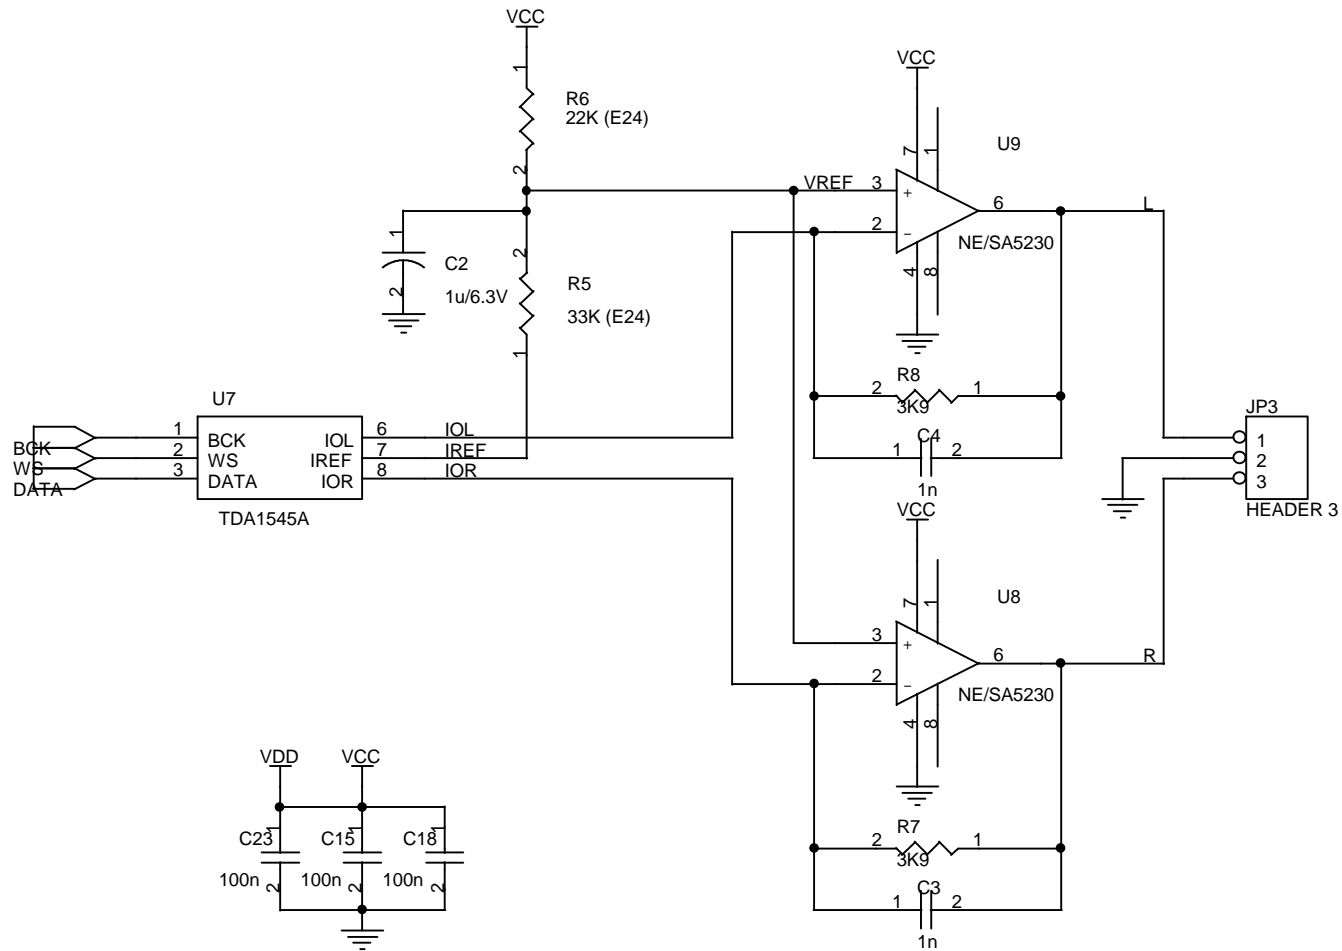

(C) 2000 Anton Verheijen, Harrie van Dijk		
Title SOUNDBASTARD (CARTMAN) DAC		
Size A	Document Number 0	Rev 1.0
Date: Saturday, July 15, 2000		Sheet 5 of 13