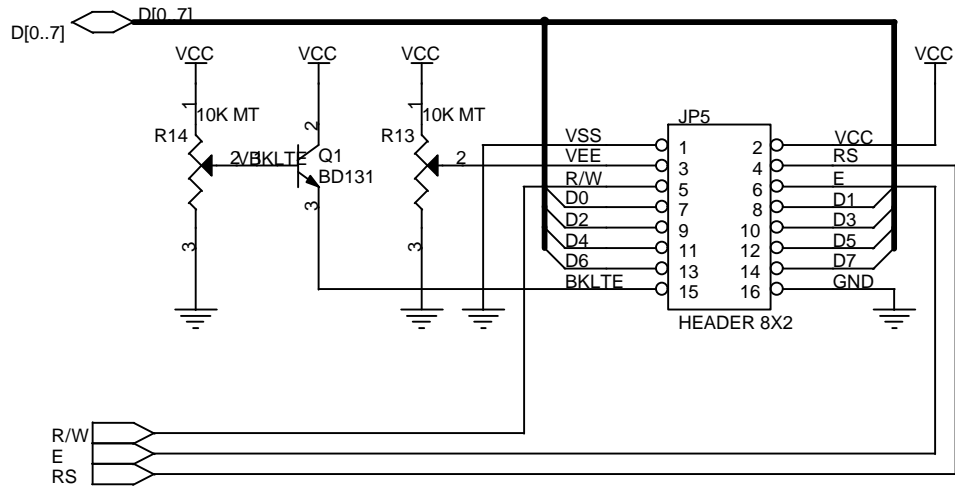

(C) 2000 Anton Verheijen, Harrie van Dijk		
Title SOUNDBASTARD (CARTMAN) GLUE		
Size A	Document Number 0	Rev 1.0
Date: Saturday, July 15, 2000		
Sheet 6 of 13		

(C) 2000 Anton Verheijen, Harrie van Dijk		
Title SOUNDBASTARD (CARTMAN) KEY		
Size A	Document Number 0	Rev 1.0
Date:	Saturday, July 15, 2000	Sheet 7 of 13