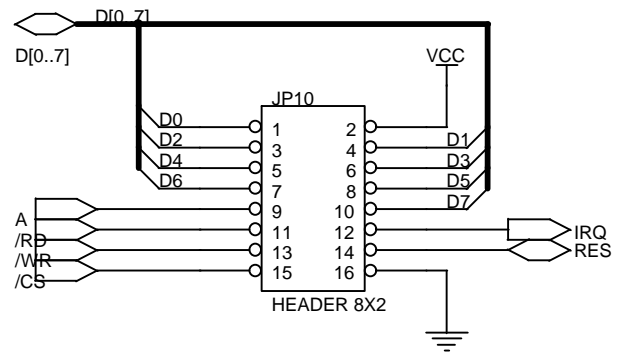

(C) 2000 Anton Verheijen, Harrie van Dijk		
Title SOUNDBASTARD (CARTMAN) KEY		
Size A	Document Number 0	Rev 1.0
Date:	Saturday, July 15, 2000	Sheet 7 of 13