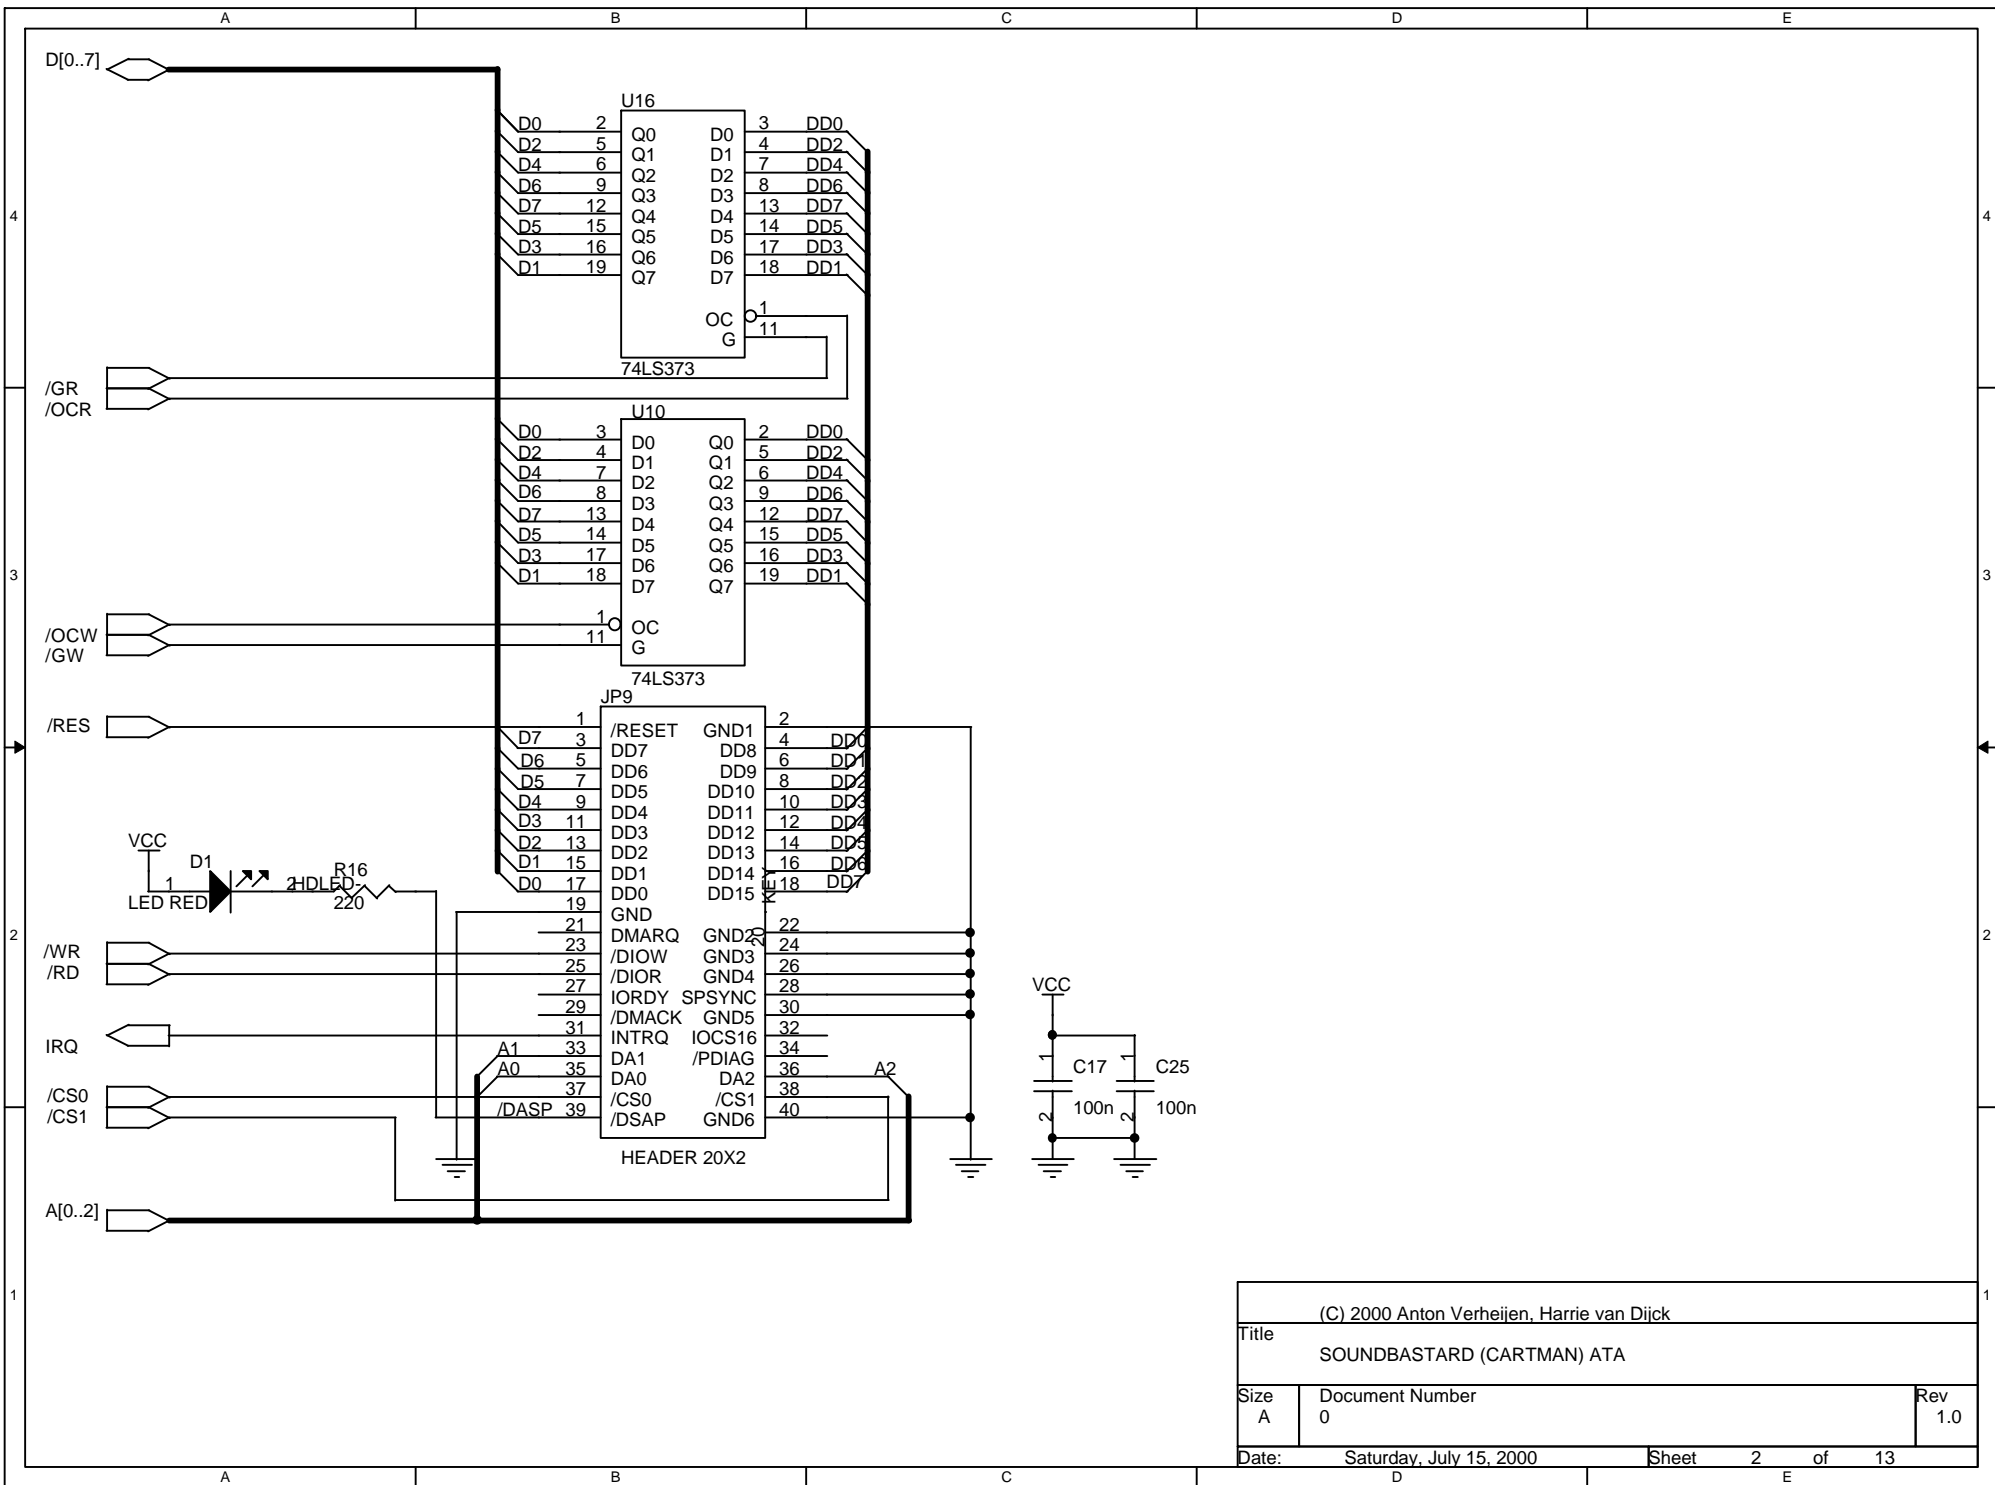

(C) 2000 Anton Verheijen, Harrie van Dieck		
Title SOUNDBASTARD (CARTMAN) MAIN		
Size A	Document Number 0	Rev 1.0
Date: Saturday, July 15, 2000		Sheet 1 of 13

(C) 2000 Anton Verheijen, Harrie van Dijk		
Title SOUNDBASTARD (CARTMAN) ATA		
Size A	Document Number 0	Rev 1.0
Date:	Saturday, July 15, 2000	Sheet 2 of 13