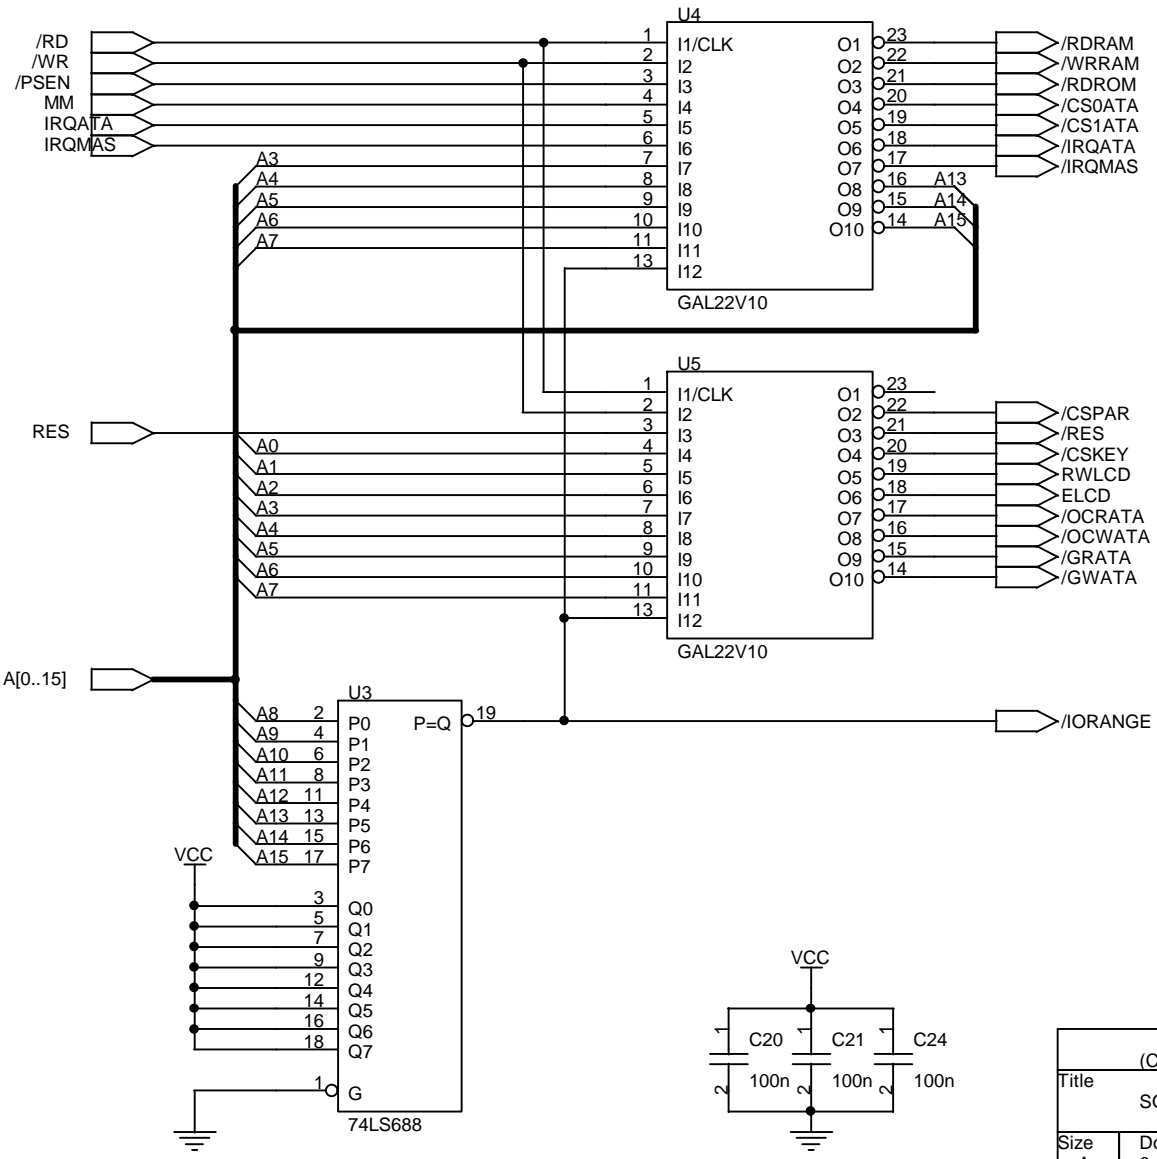

(C) 2000 Anton Verheijen, Harrie van Dijk		
Title SOUNDBASTARD (CARTMAN) GLUE		
Size A	Document Number 0	Rev 1.0
Date: Saturday, July 15, 2000		
Sheet 6 of 13