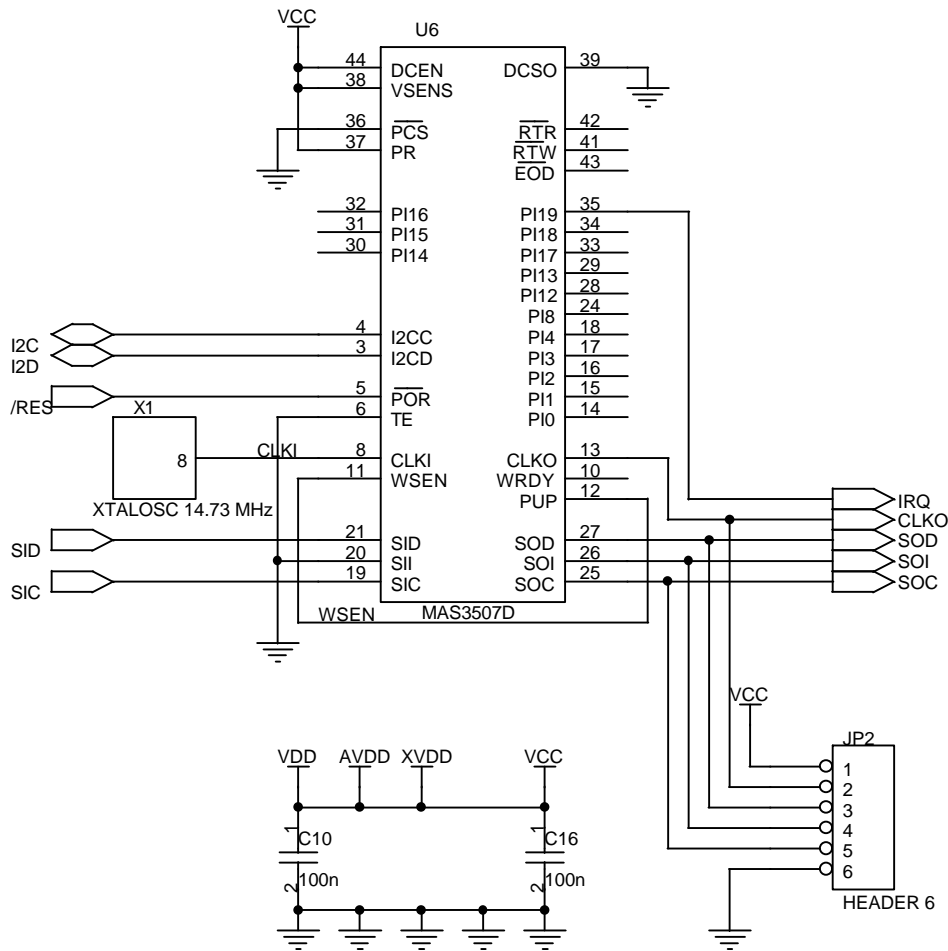

(C) 2000 Anton Verheijen, Harrie van Dijk		
Title SOUNDBASTARD (CARTMAN) MAS		
Size A	Document Number 0	Rev 1.0
Date: Saturday, July 15, 2000		
Sheet 9 of 13