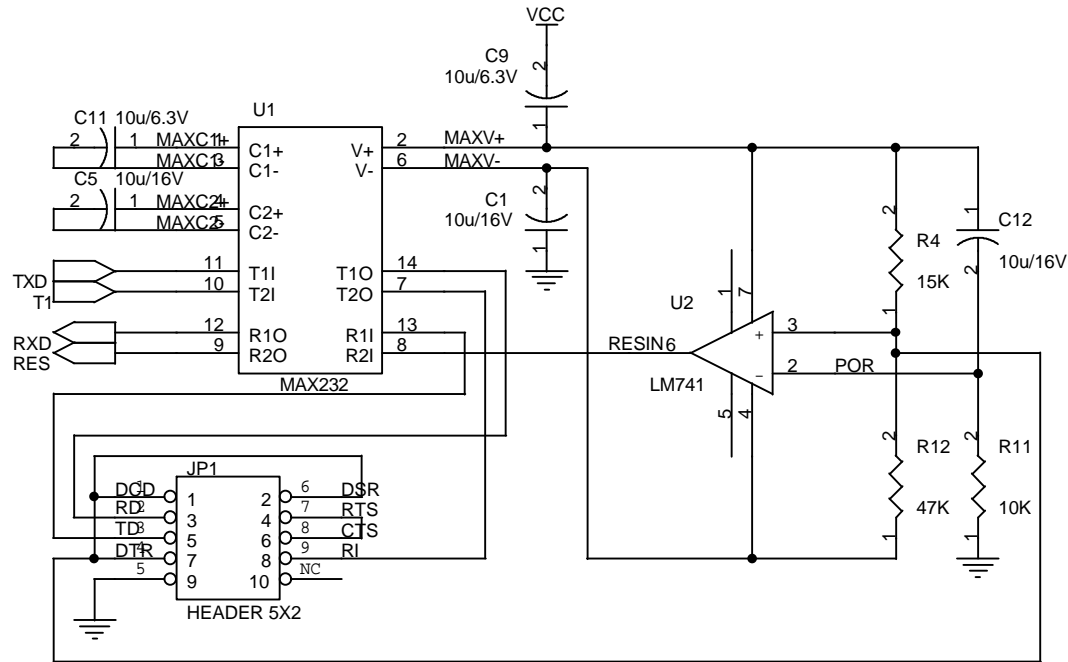

(C) 2000 Anton Verheijen, Harrie van Dijk		
Title SOUNDBASTARD (CARTMAN) SER		
Size A	Document Number 0	Rev 1.0
Date: Saturday, July 15, 2000		Sheet 13 of 13