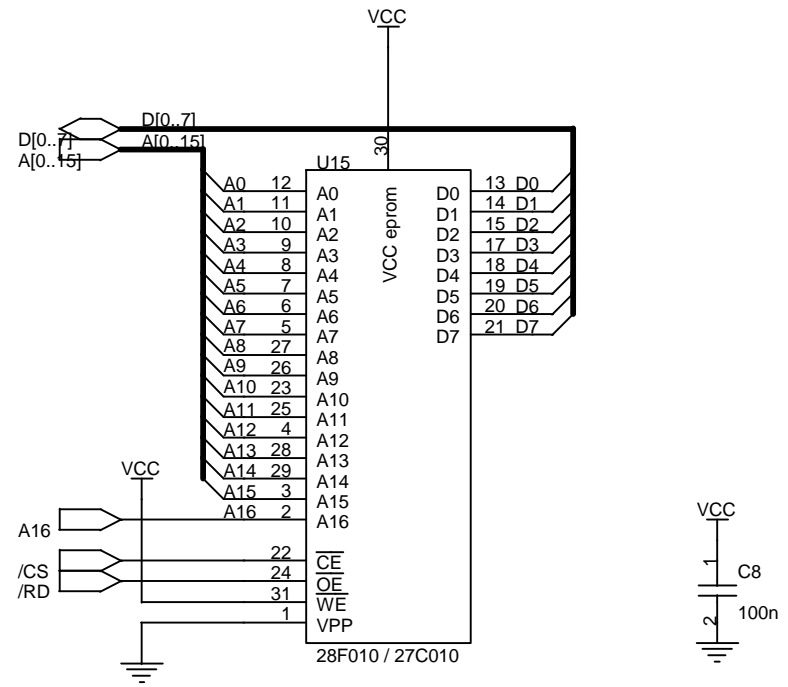

(C) 2000 Anton Verheijen, Harrie van Dijk		
Title SOUNDBASTARD (CARTMAN) ROM		
Size A	Document Number 0	Rev 1.0
Date: Saturday, July 15, 2000		
Sheet 12 of 13