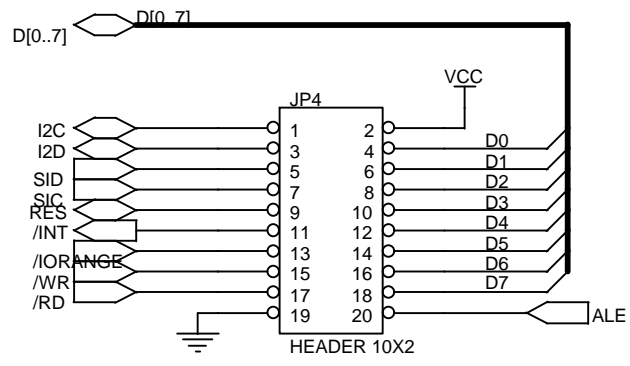

(C) 2000 Anton Verheijen, Harrie van Dieck		
Title SOUNDBASTARD (CARTMAN) MAIN		
Size A	Document Number 0	Rev 1.0
Date: Saturday, July 15, 2000		Sheet 1 of 13

(C) 2000 Anton Verheijen, Harrie van Dijk		
Title SOUNDBASTARD (CARTMAN) ATA		
Size A	Document Number 0	Rev 1.0
Date:	Saturday, July 15, 2000	Sheet 2 of 13