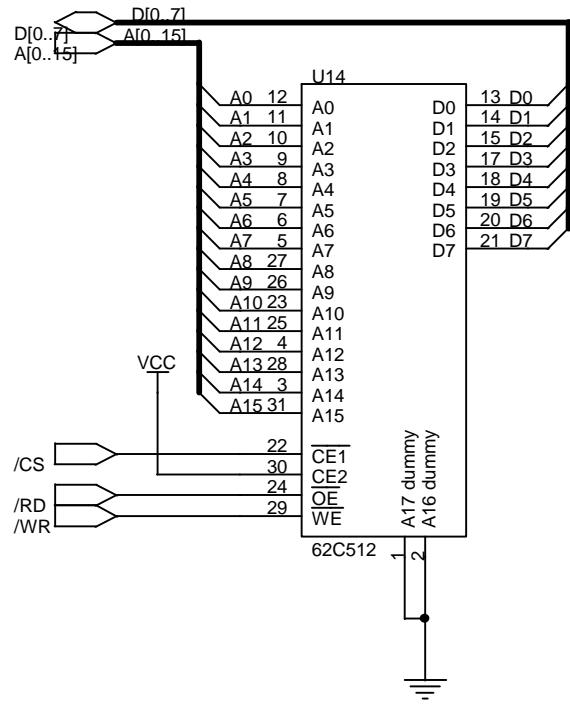

(C) 2000 Anton Verheijen, Harrie van Dijk		
Title SOUNDBASTARD (CARTMAN) RAM		
Size A	Document Number 0	Rev 1.0
Date: Saturday, July 15, 2000		
Sheet 11 of 13