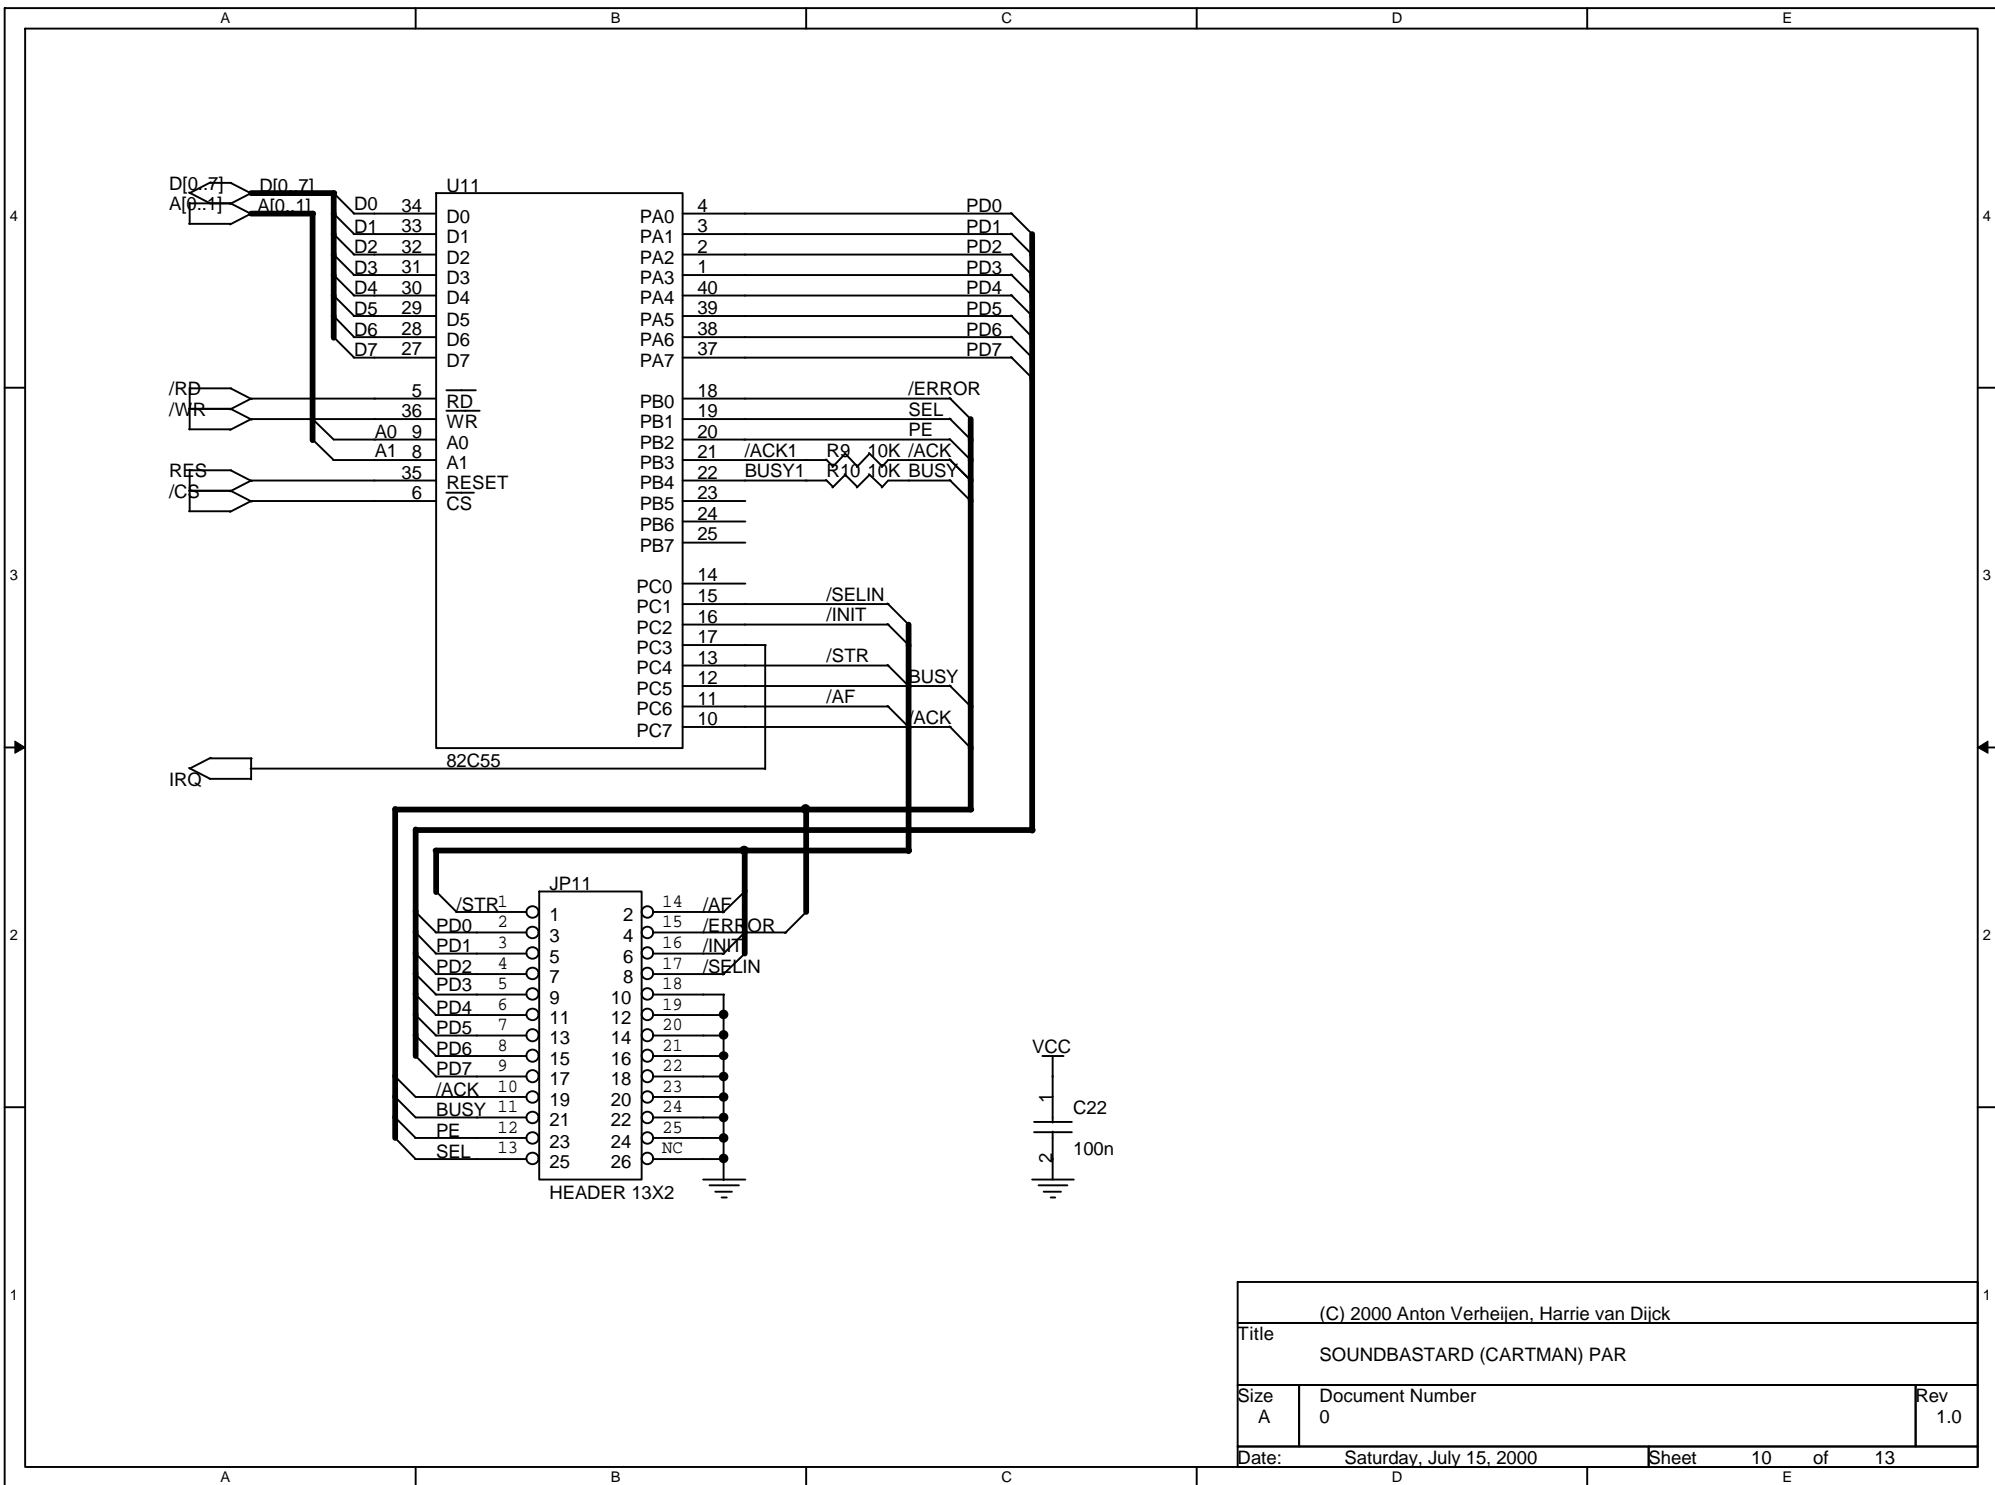

(C) 2000 Anton Verheijen, Harrie van Dijk		
Title		
SOUNDBASTARD (CARTMAN) PAR		
Size	Document Number	Rev
A	0	1.0
Date: Saturday, July 15, 2000		Sheet 10 of 13