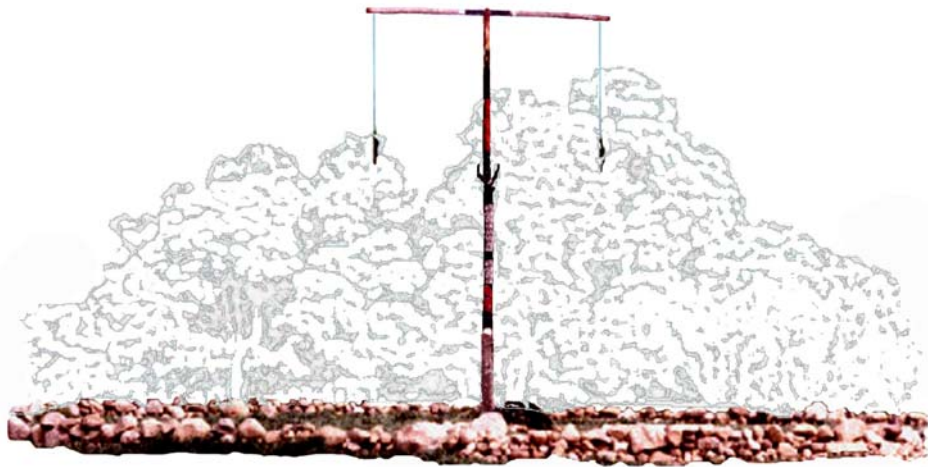

# SHALAWA

For two guitars

composed by

**Theo Radić**

*Syukhtun Editions*

# SHALAWA\*

for two guitars  
sample page

Theo Radić

Moderato ♩ = 100

Guitar 1

Guitar 2

mf

mf

4

8

12

\* A meadow in Santa Barbara named after an ancient Chumash village and adjacent burial ground.