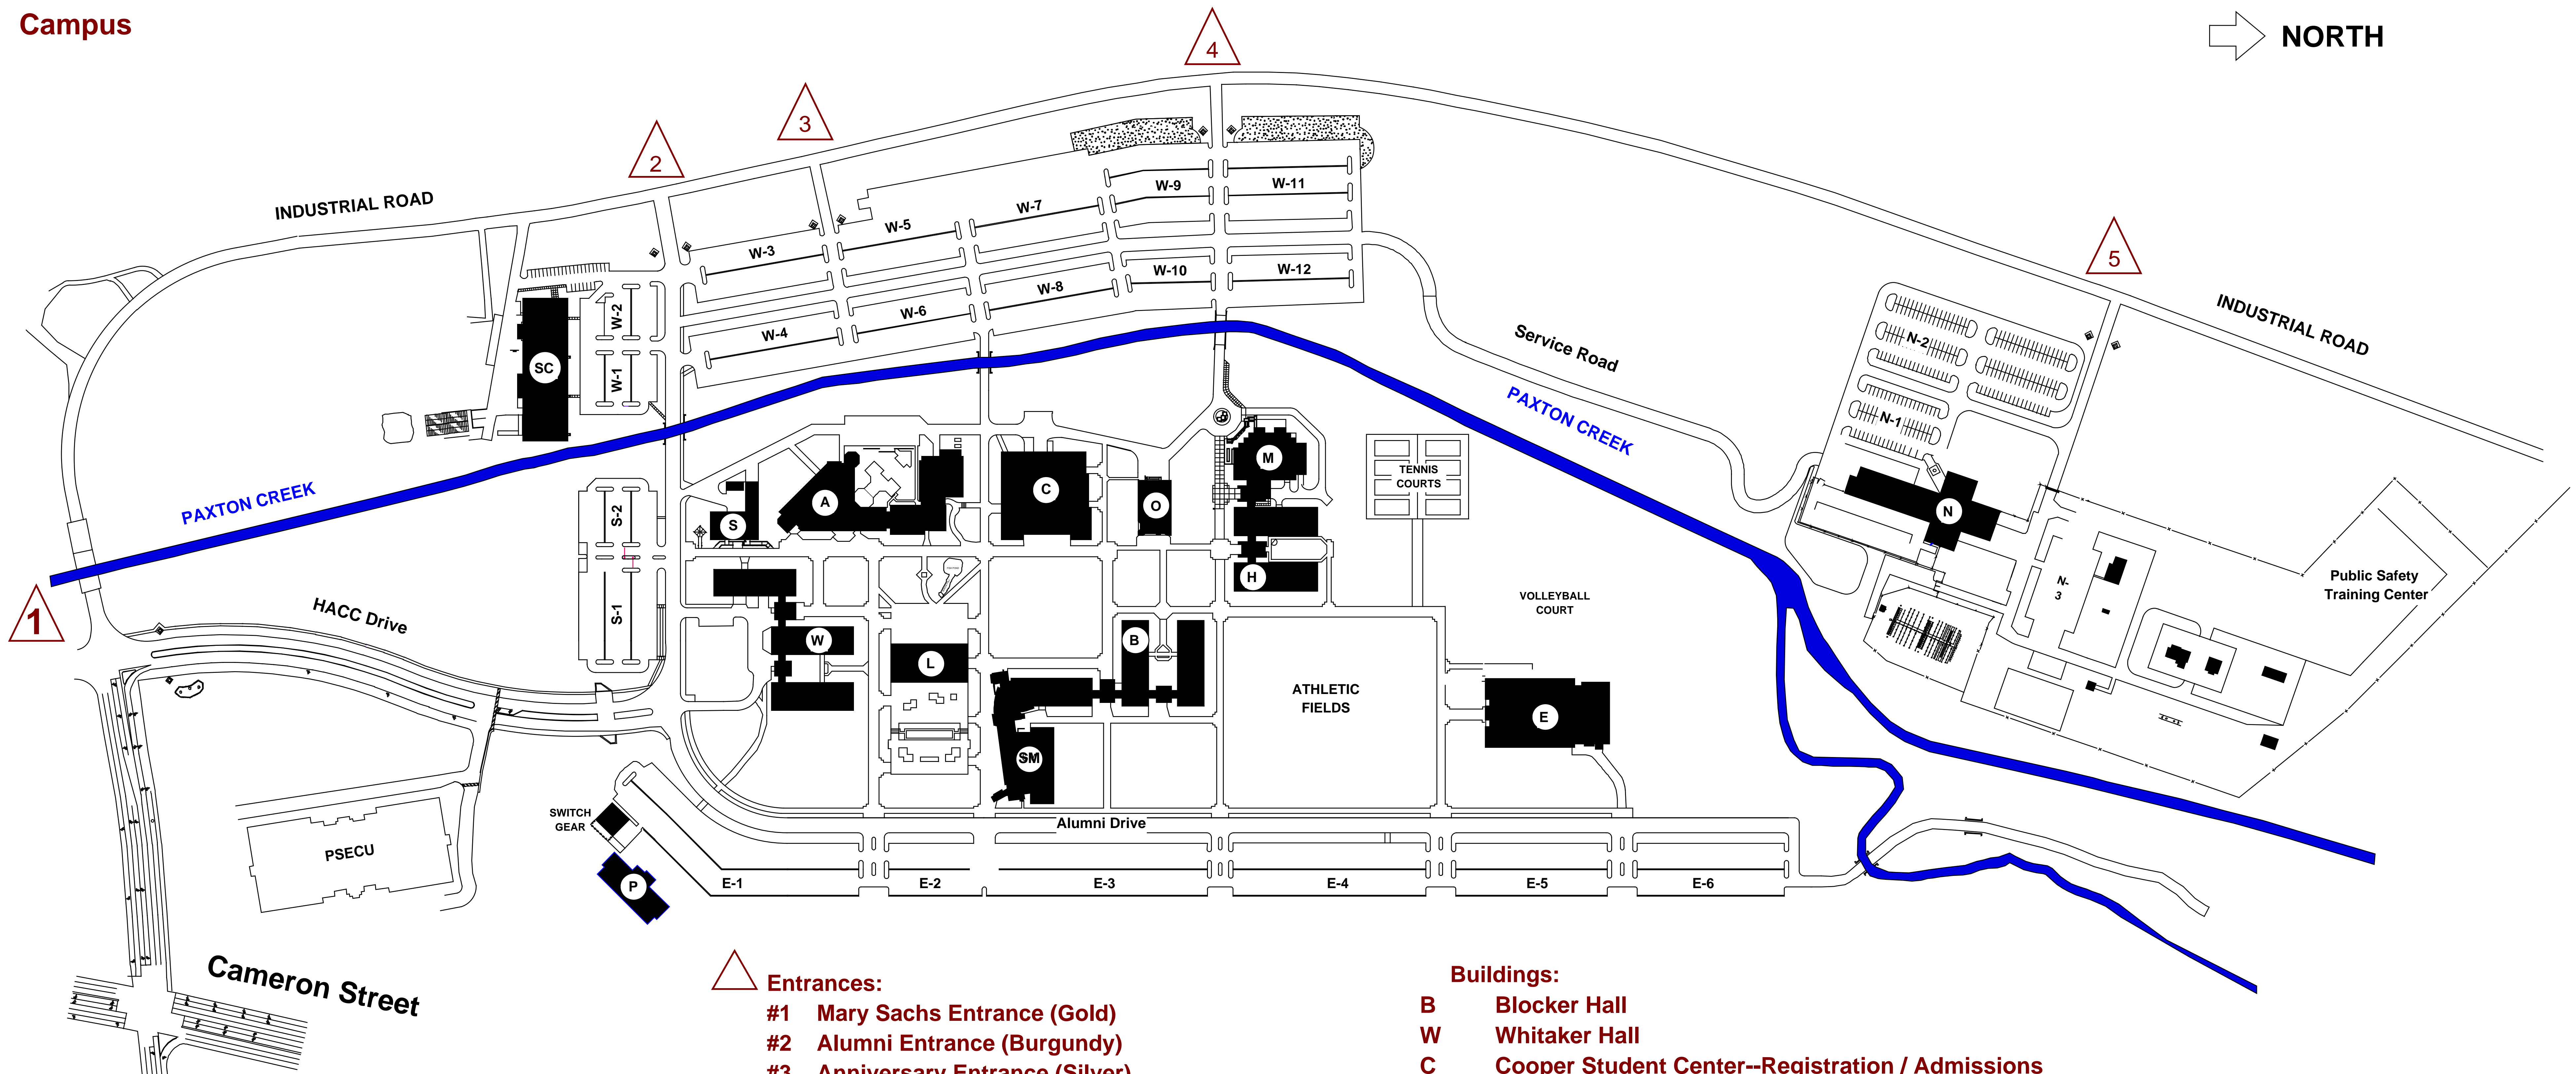

# Harrisburg Area Community College

Wildwood  
Campus

- Entrances:**
- #1 Mary Sachs Entrance (Gold)
  - #2 Alumni Entrance (Burgundy)
  - #3 Anniversary Entrance (Silver)
  - #4 Wildwood Entrance (Green)
  - #5 Public Safety Entrance (Blue)

- Parking:**
- West Lot - W-1 thru W-12
  - East Lot - E-1 thru E-6
  - South Lot - S-1 thru S-2 - Staff, Gated
  - North Lot - N-1 thru N-3
  - Conference Center - W-11 thru W-12

- Buildings:**
- B Blocker Hall
  - W Whitaker Hall
  - C Cooper Student Center--Registration / Admissions
  - L McCormick Library
  - A Rose Lehrman Arts Center
  - O Overholt Bookstore
  - H Hall Technology Building
  - E Evans Physical Education Building
  - S Stabler Media Services Center
  - N North Hall -- Public Services Training Center / GM Training
  - M Mumma Hall / C. Ted Lick Wildwood Conference Center
  - P Grace Milliman Pollock Education Pavilion
  - SC College Service Center
  - SM Select Medical Pavillion

Paxton  
Creek