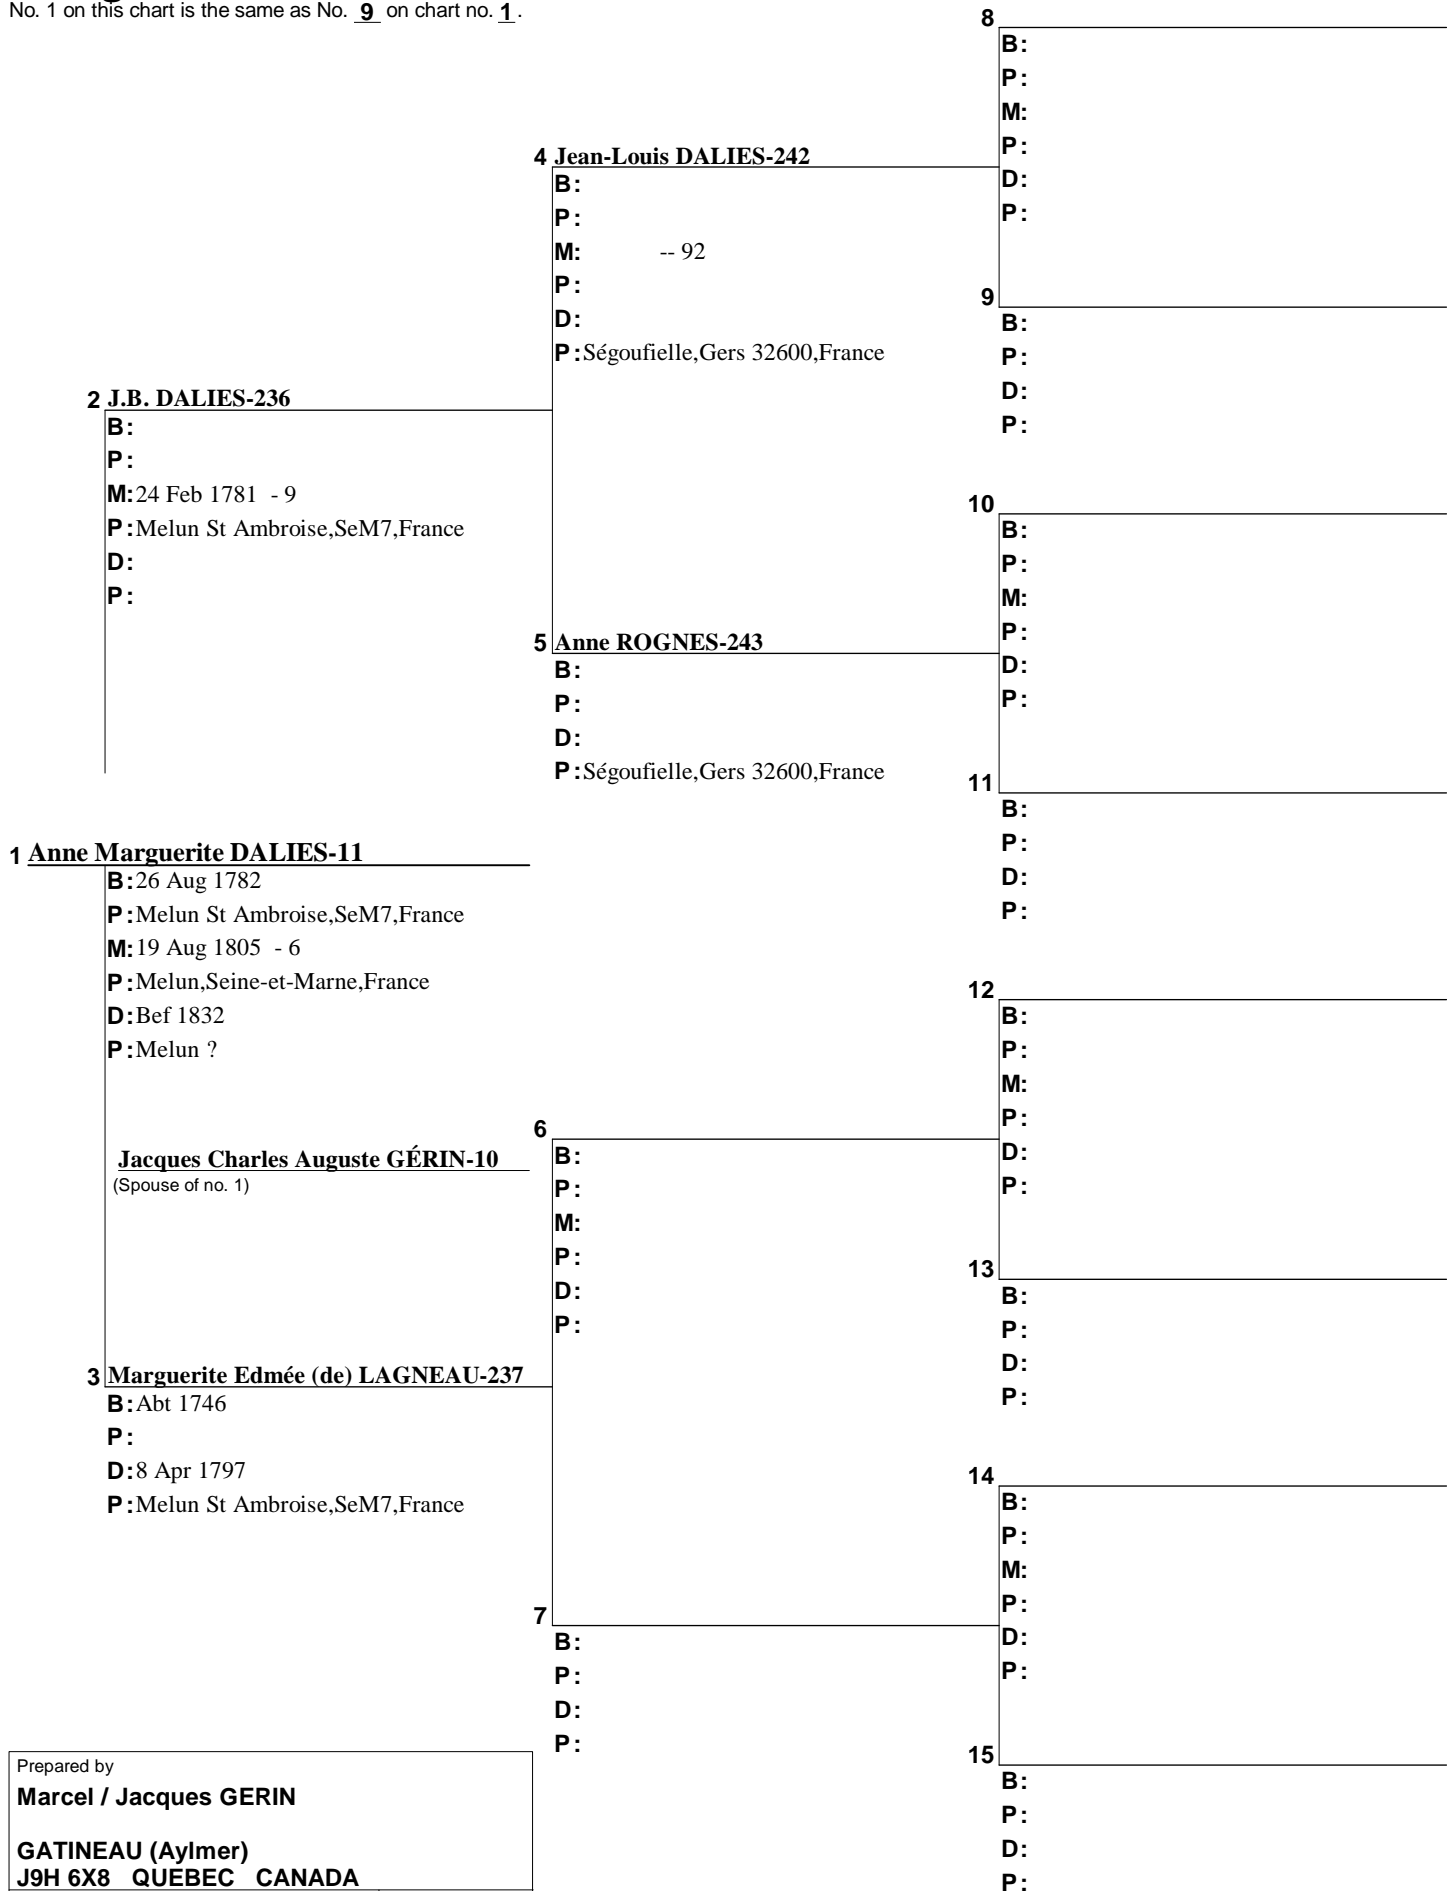

Pedigree Chart

No. 1 on this chart is the same as No. **9** on chart no. **1**.

Prepared by Marcel / Jacques GERIN	
GATINEAU (Aylmer) J9H 6X8 QUEBEC CANADA	
Telephone number (819) 684-8717	Date prepared 04 Mar 2007