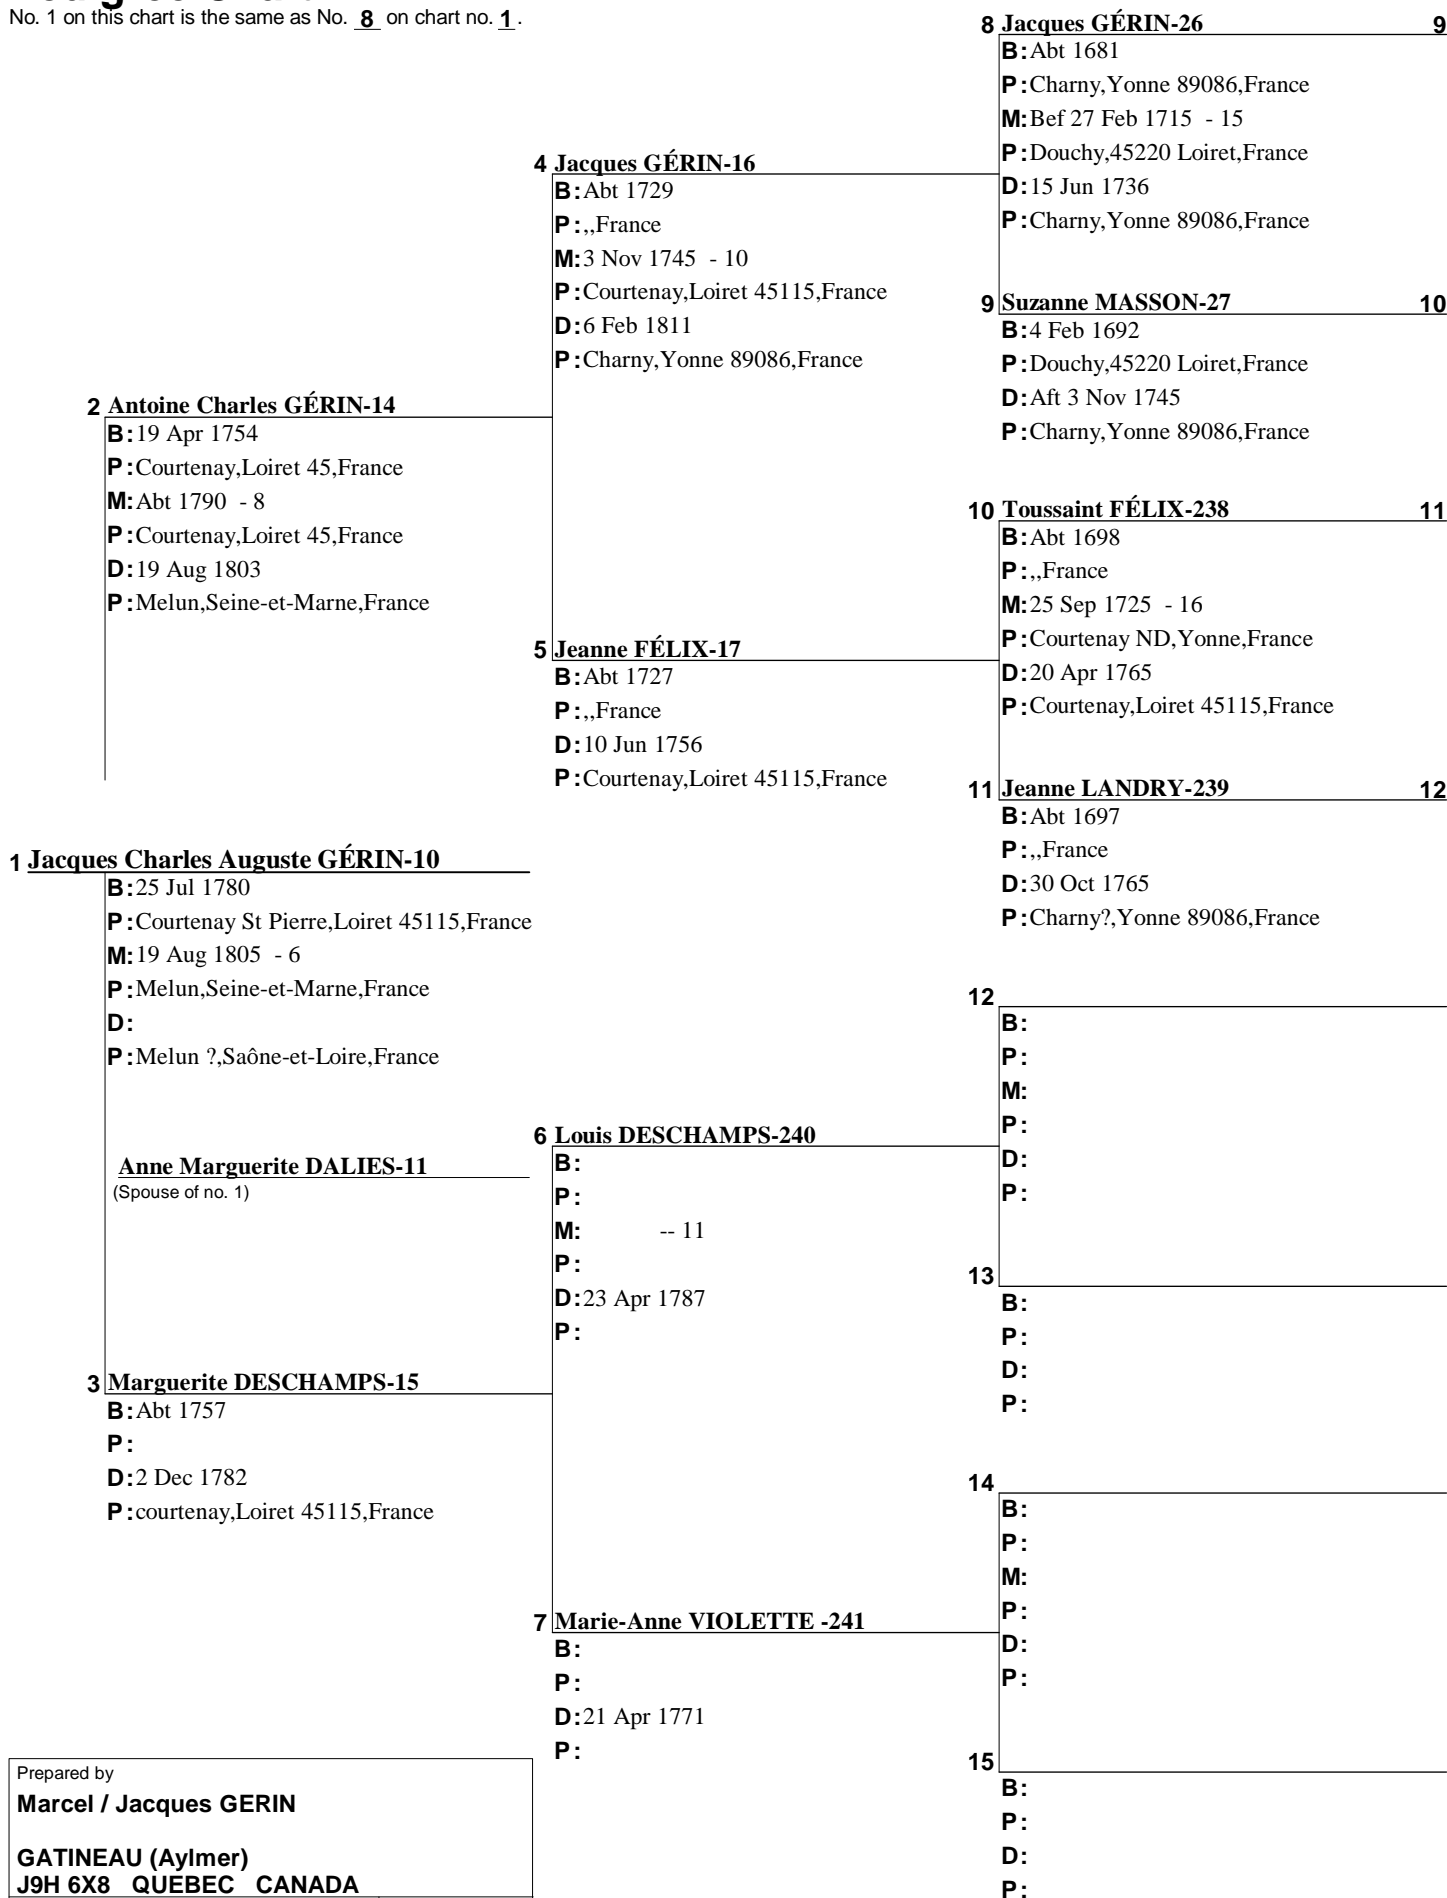

Pedigree Chart

Chart no. 1

Prepared by Marcel / Jacques GERIN	
GATINEAU (Aylmer) J9H 6X8 QUEBEC CANADA	
Telephone number (819) 684-8717	Date prepared 04 Mar 2007

Pedigree Chart

Chart no. 2

No. 1 on this chart is the same as No. 8 on chart no. 1.