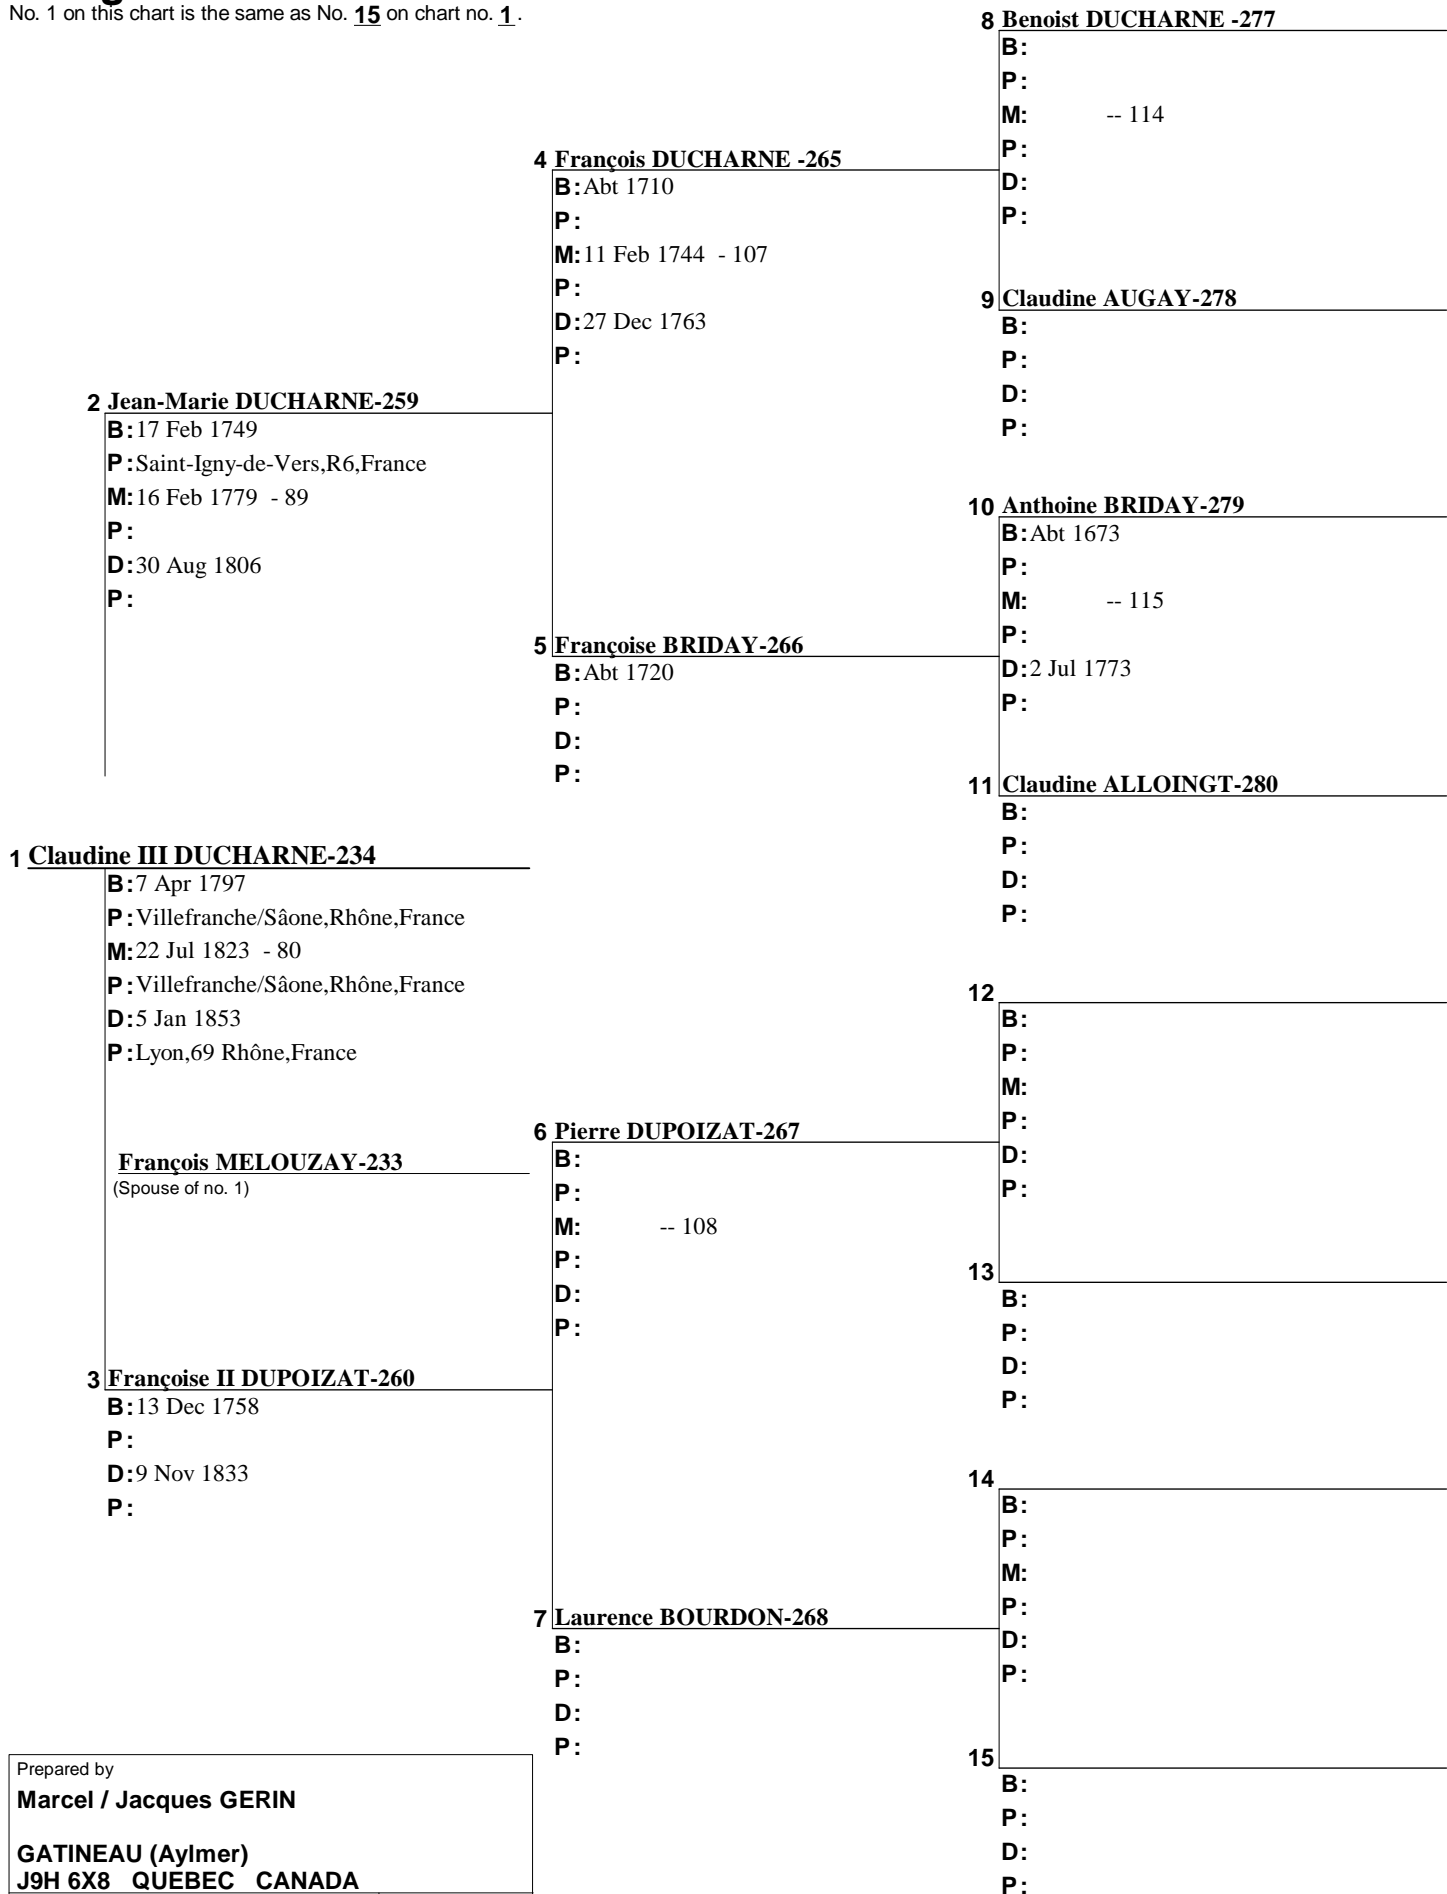

Pedigree Chart

No. 1 on this chart is the same as No. **15** on chart no. **1**.

Prepared by Marcel / Jacques GERIN	
GATINEAU (Aylmer) J9H 6X8 QUEBEC CANADA	
Telephone number (819) 684-8717	Date prepared 04 Mar 2007