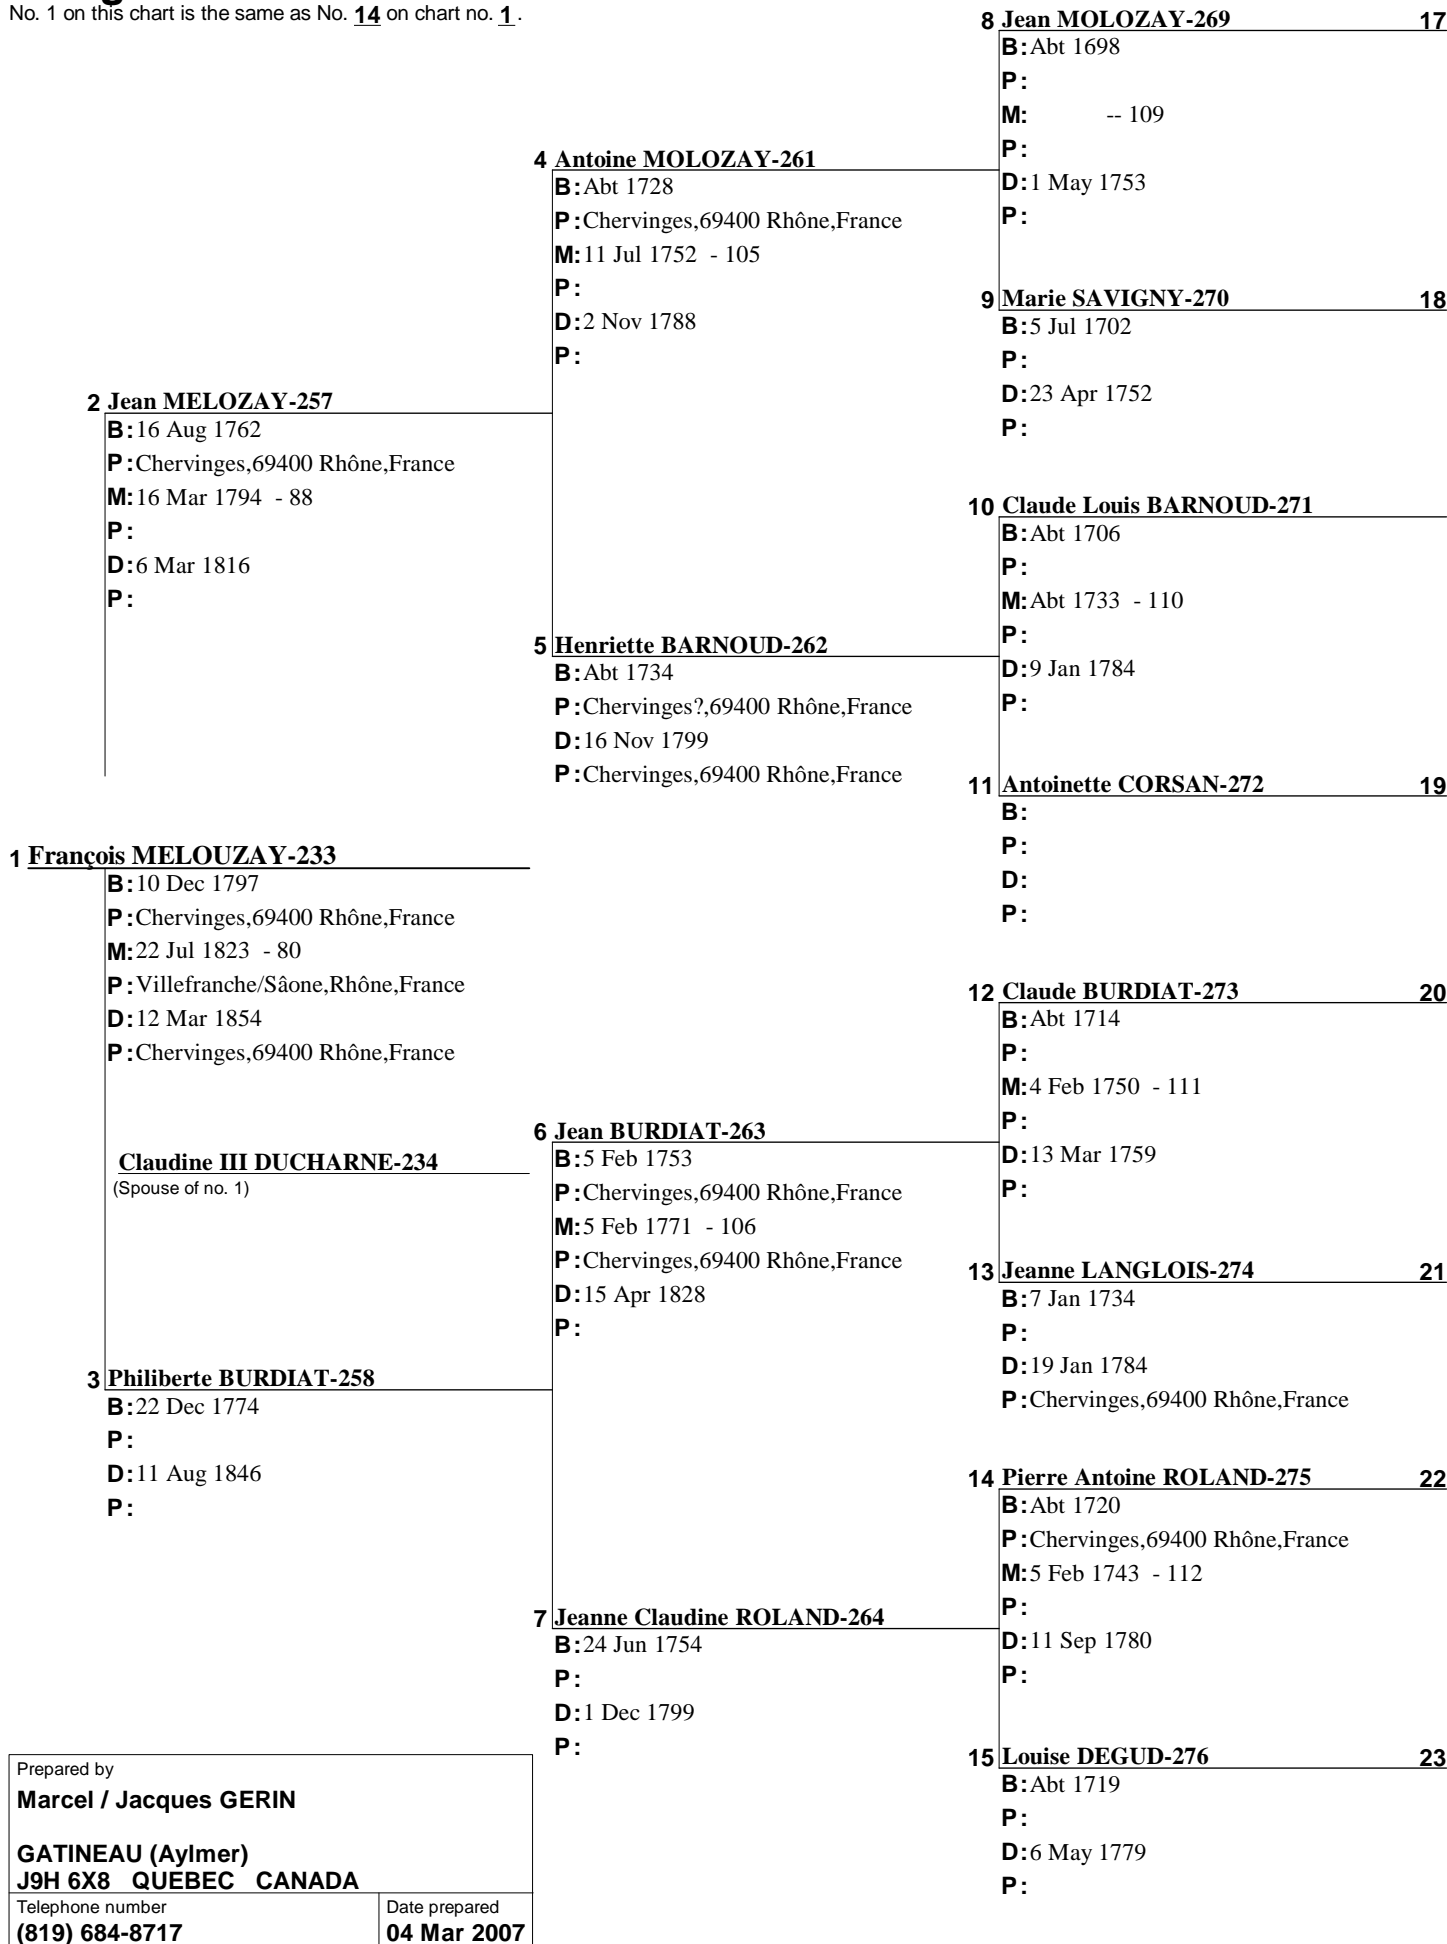

Pedigree Chart

Chart no. 7

No. 1 on this chart is the same as No. 14 on chart no. 1.

Prepared by

Marcel / Jacques GERIN

**GATINEAU (Aylmer)
J9H 6X8 QUEBEC CANADA**

Telephone number
(819) 684-8717

Date prepared
04 Mar 2007