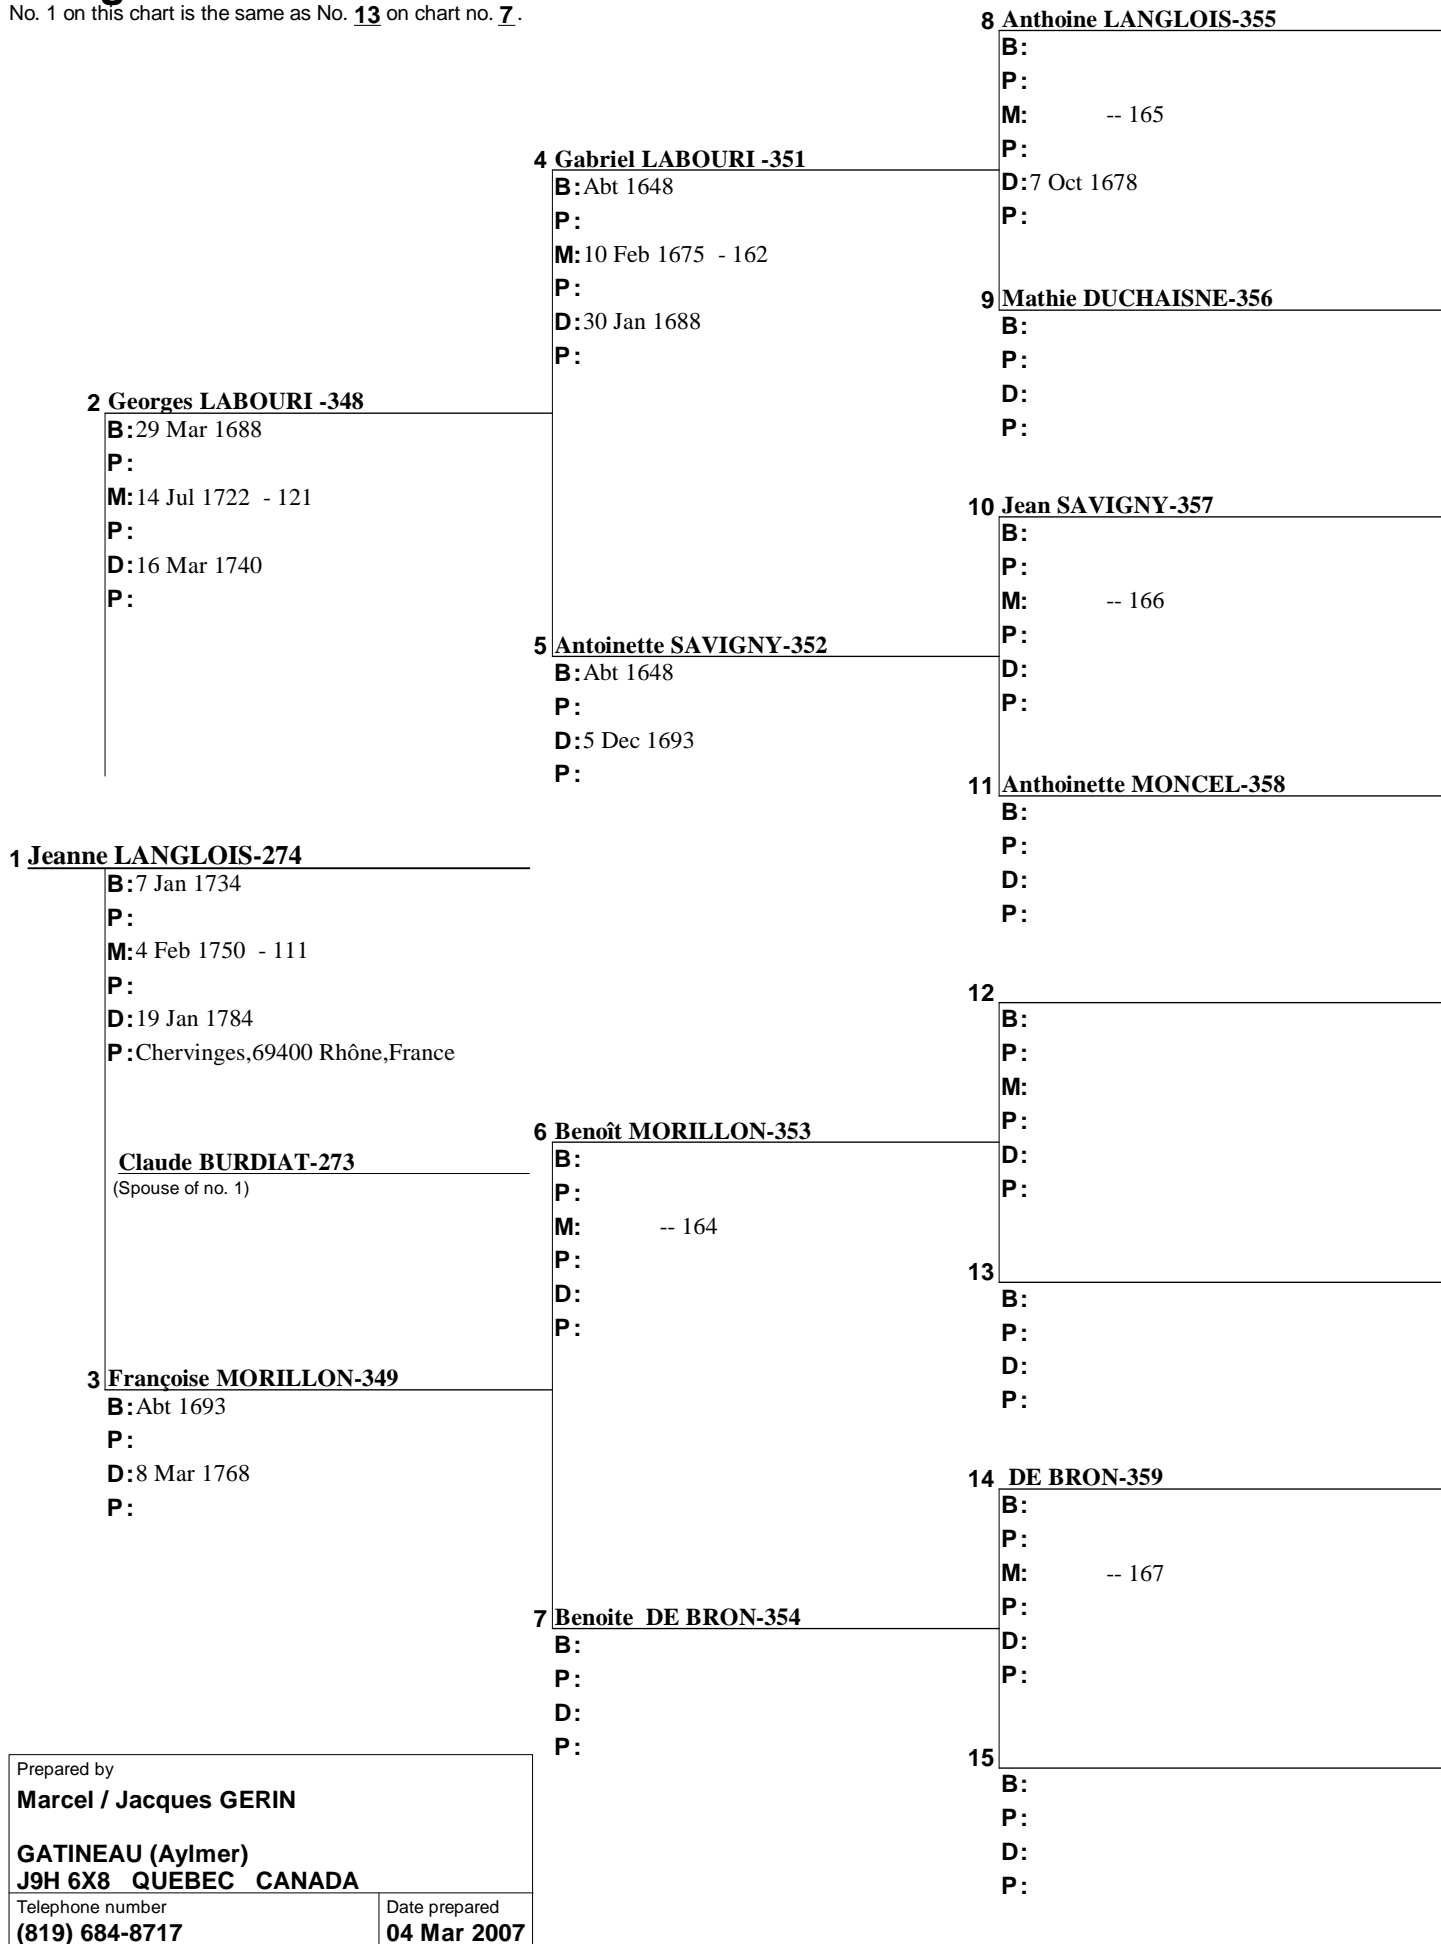

Pedigree Chart

No. 1 on this chart is the same as No. **13** on chart no. **7**.

Prepared by

Marcel / Jacques GERIN

**GATINEAU (Aylmer)
J9H 6X8 QUEBEC CANADA**

Telephone number
(819) 684-8717

Date prepared
04 Mar 2007