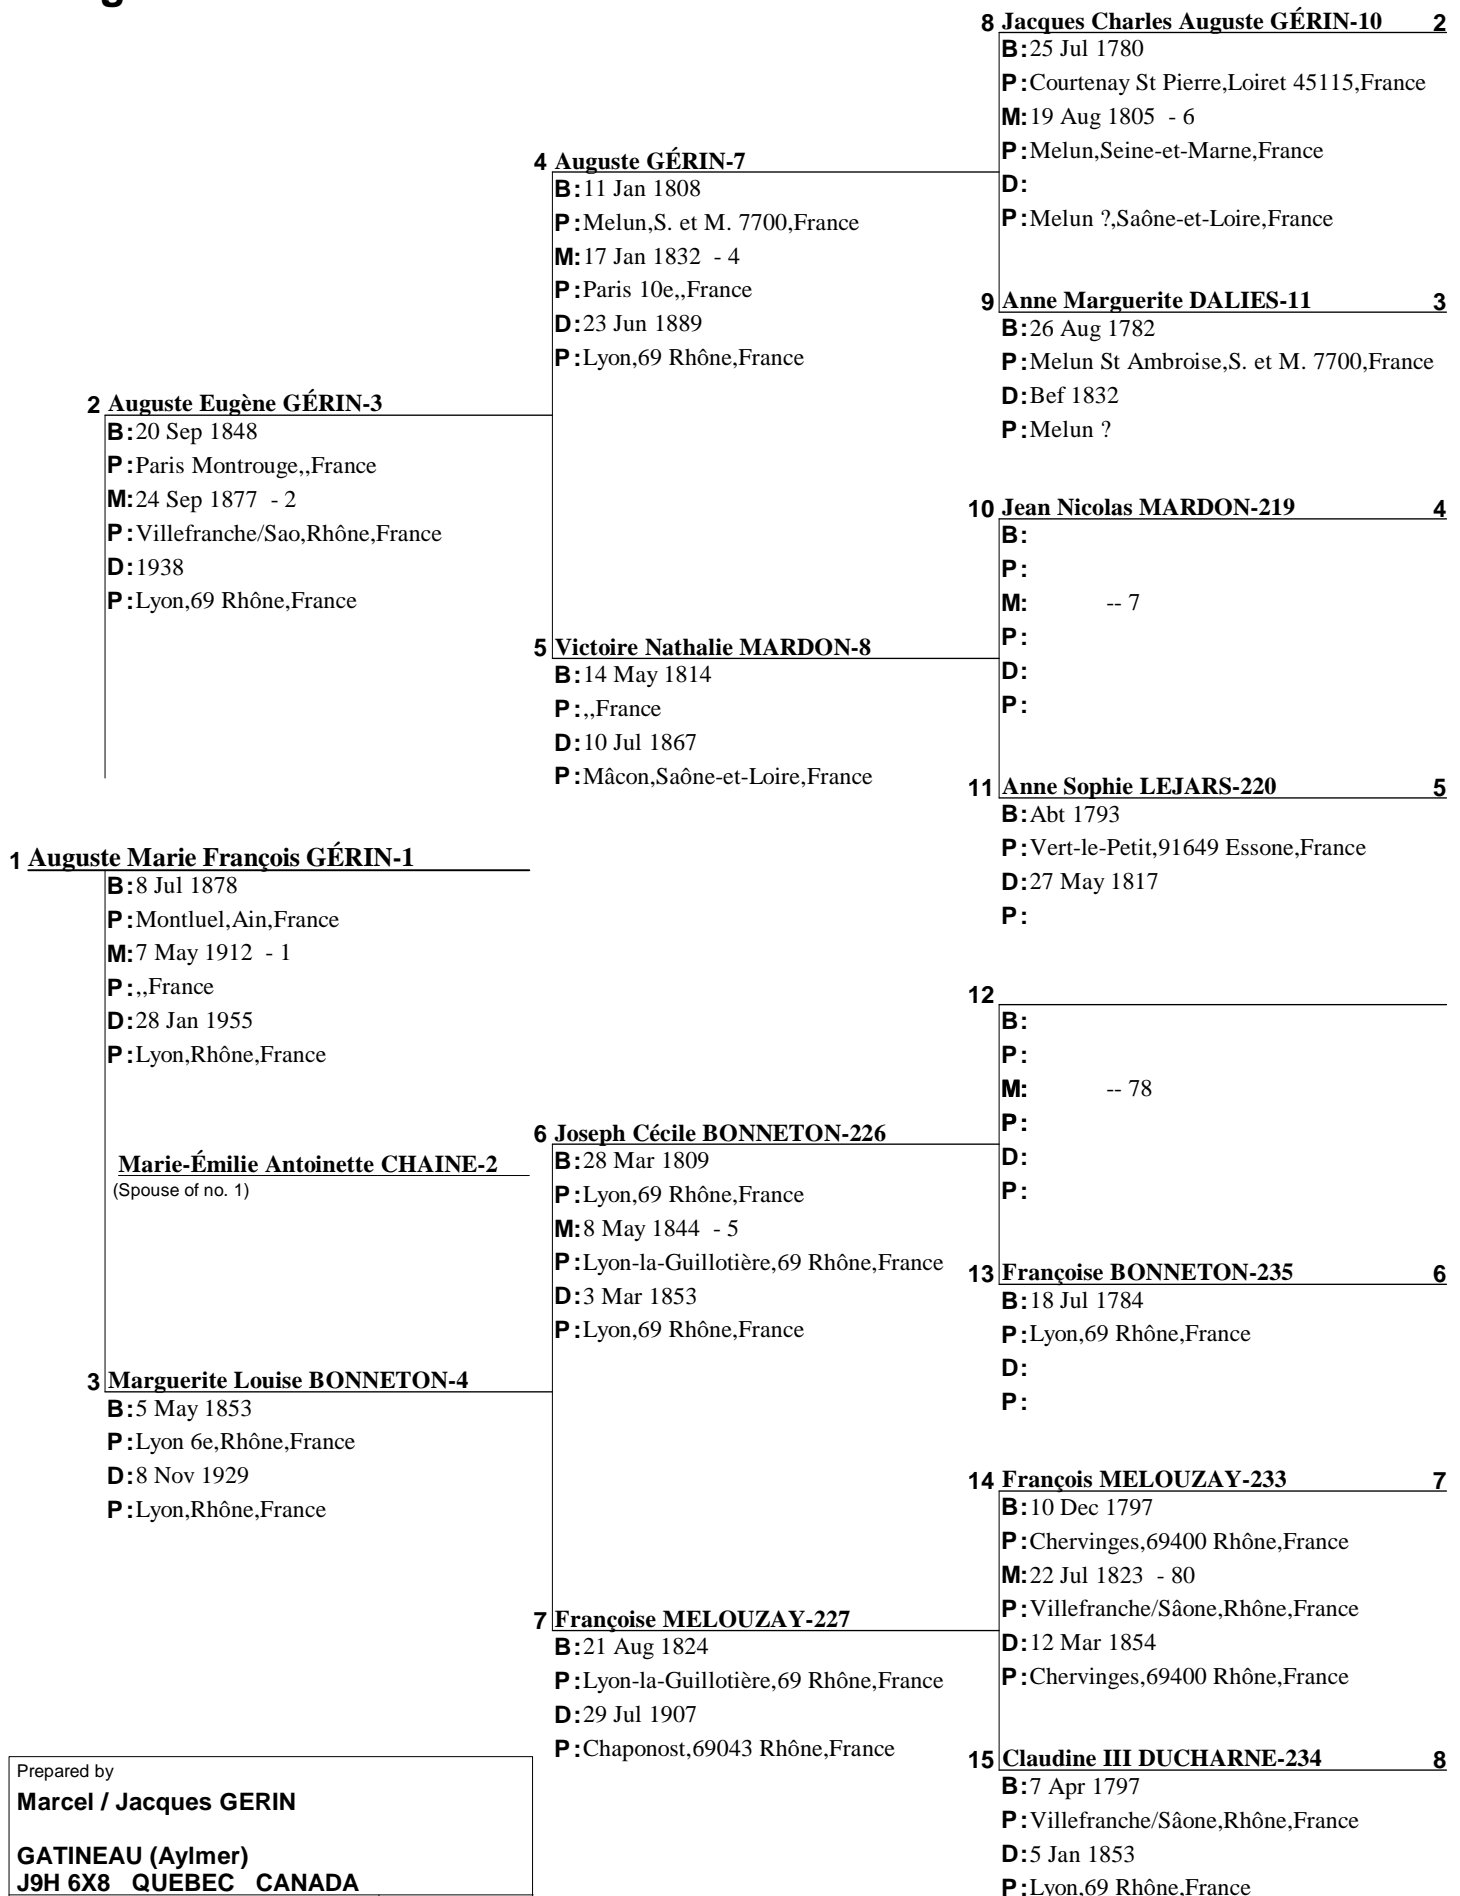

Pedigree Chart

Chart no. 1

Prepared by Marcel / Jacques GERIN	
GATINEAU (Aylmer) J9H 6X8 QUEBEC CANADA	
Telephone number (819) 684-8717	Date prepared 04 Mar 2007

Pedigree Chart

Chart no. 2

No. 1 on this chart is the same as No. 8 on chart no. 1.