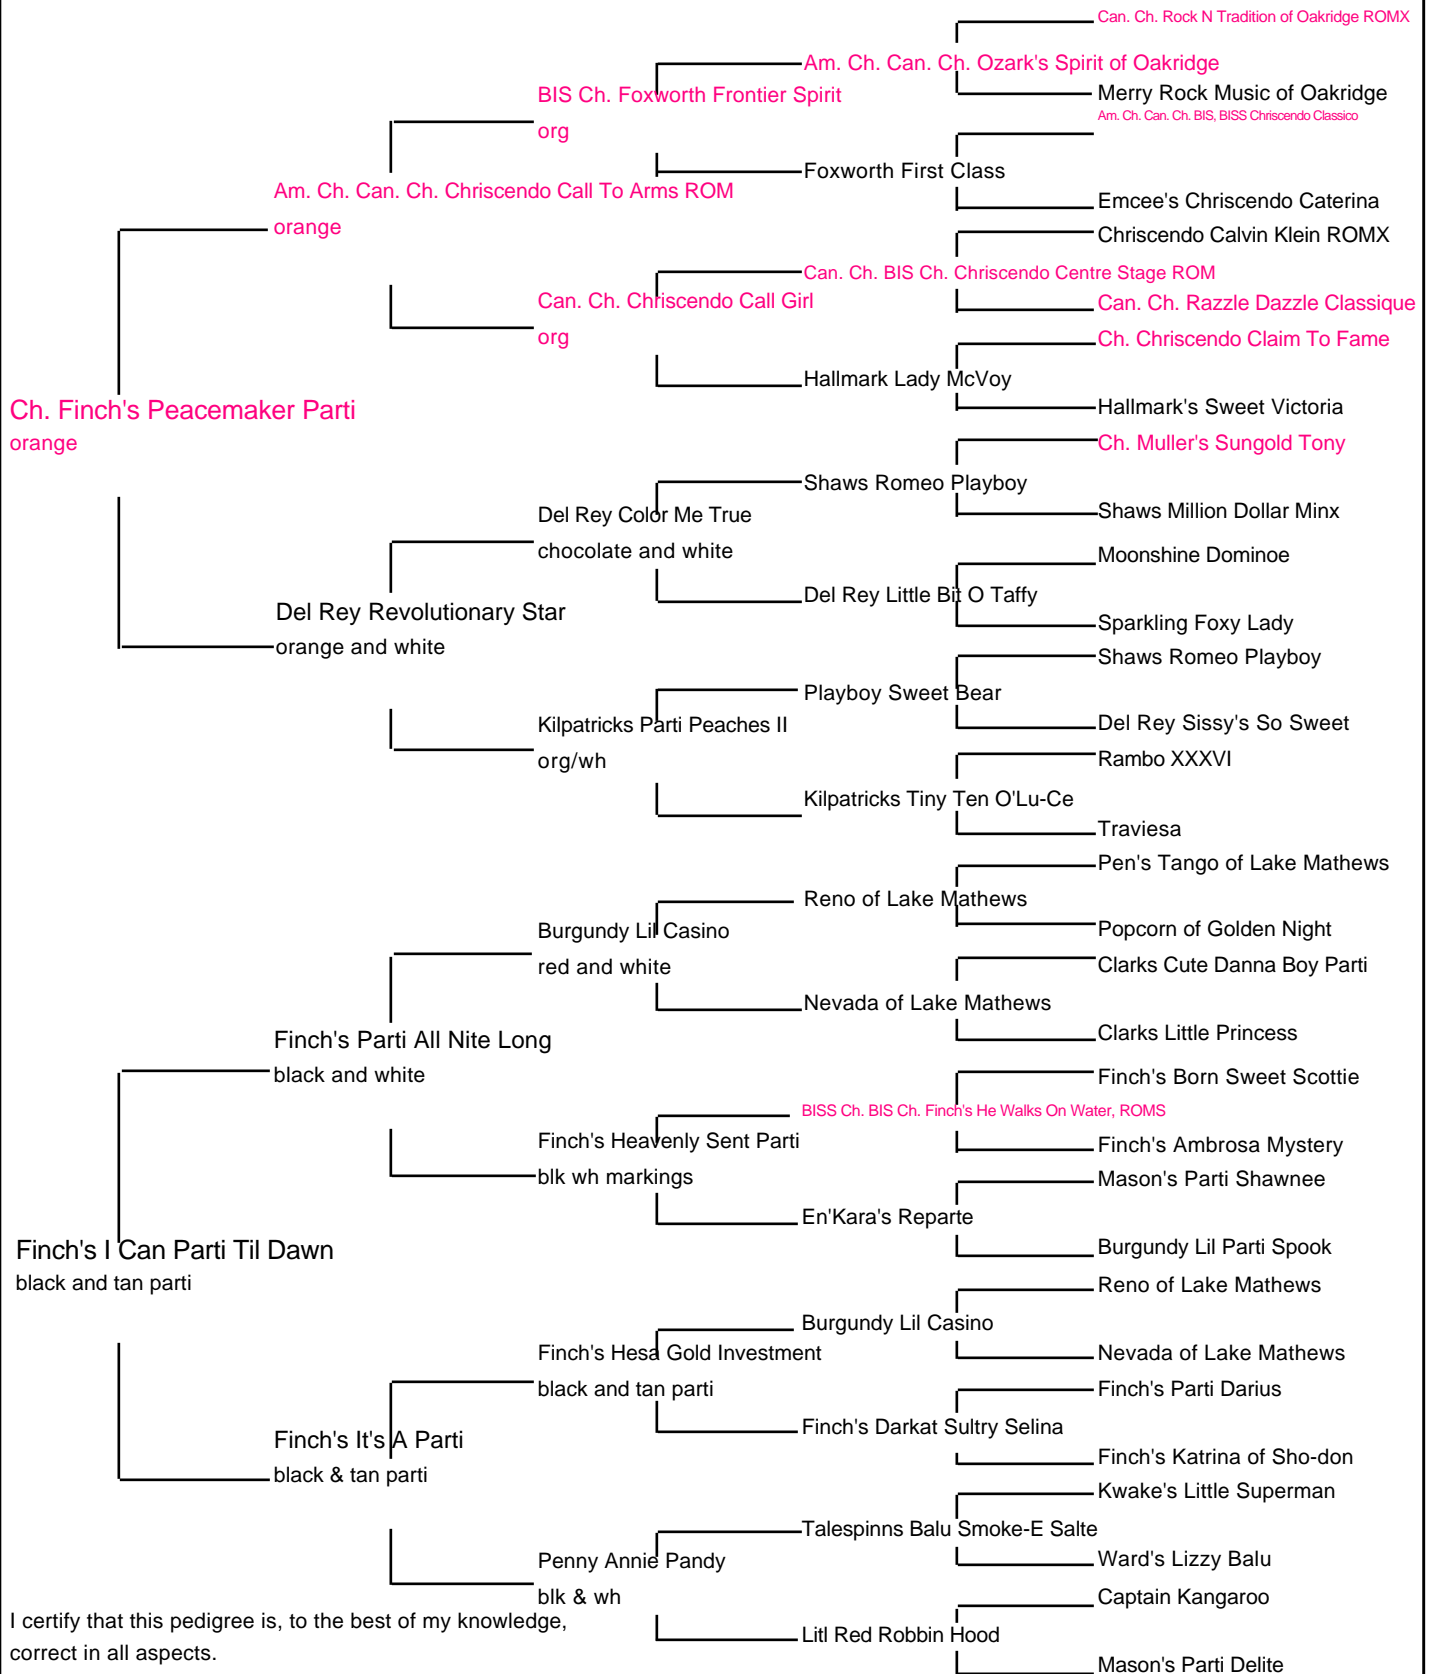

Charlotte Meyer
 3292 D Rd
 Bark River, MI 49807

Pedigree For Ch. Char's Rock Me Amadeus

org sbl

I certify that this pedigree is, to the best of my knowledge, correct in all aspects.
 X _____ Date: _____