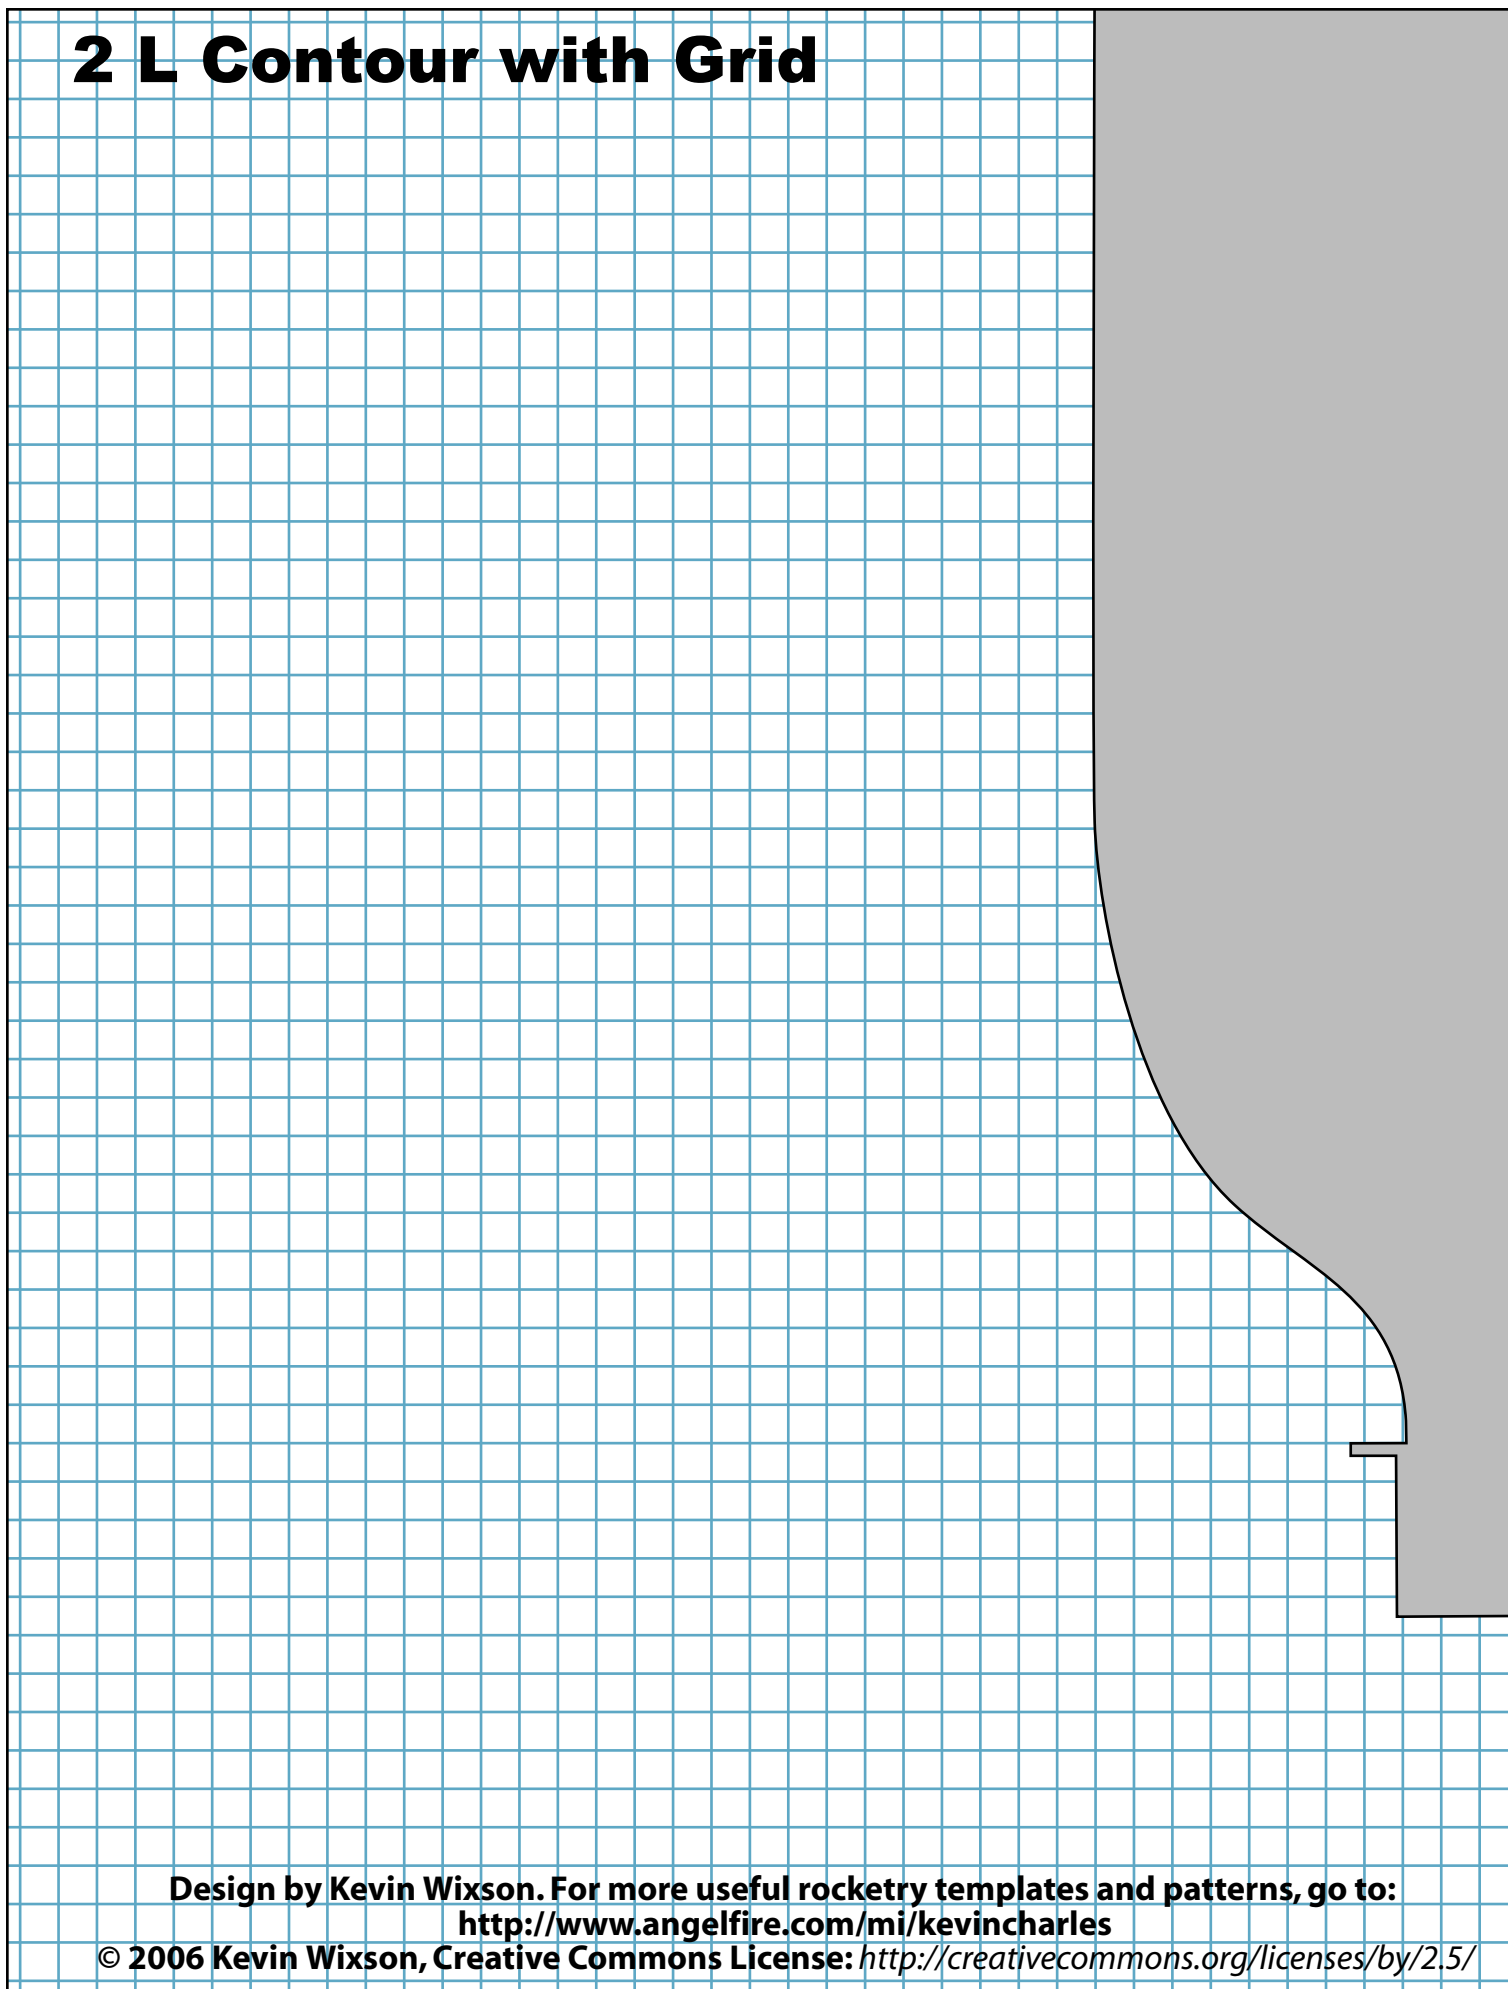

2 L Contour with Grid

Design by Kevin Wixson. For more useful rocketry templates and patterns, go to:
<http://www.angelfire.com/mi/kevincharles>

© 2006 Kevin Wixson, Creative Commons License: <http://creativecommons.org/licenses/by/2.5/>