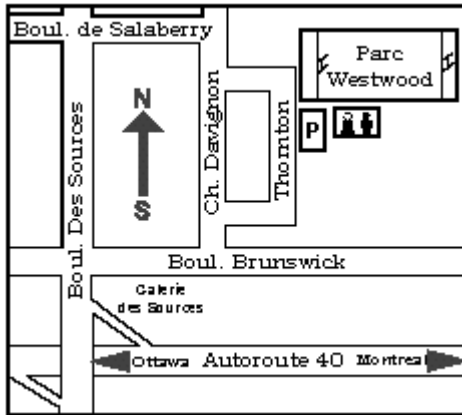

Barb's home field has been WESTWOOD PARK in Dollard-Des-Ormeaux.

THE BACKUP FIELDS ARE:

1. Ecole Secondaire Des Sources, 2900 Lake Street, DDO.

- North on Sources
- Left at de Salaberry (Wendy's)
- Right at Lake (first lights)

alternate route

- North on Sources
- Left at Churchill (Ultramar opposite Sunnydale)
- Right at Lake

2. Dollard-Des-Ormeaux Field (artificial turf field)

- Southwest corner of Lake & De Salaberry
- North on Sources
- Left at De Salaberry (Wendy's)
- Left at Lake (first lights)

3. Westminster Park

- North on St-Jean to Westminster (Stay left St-Jean)
- Left (Ultramar) at Westminster
- Right (Third stop sign) at Durham
- Left (First stop sign) at Chapleau