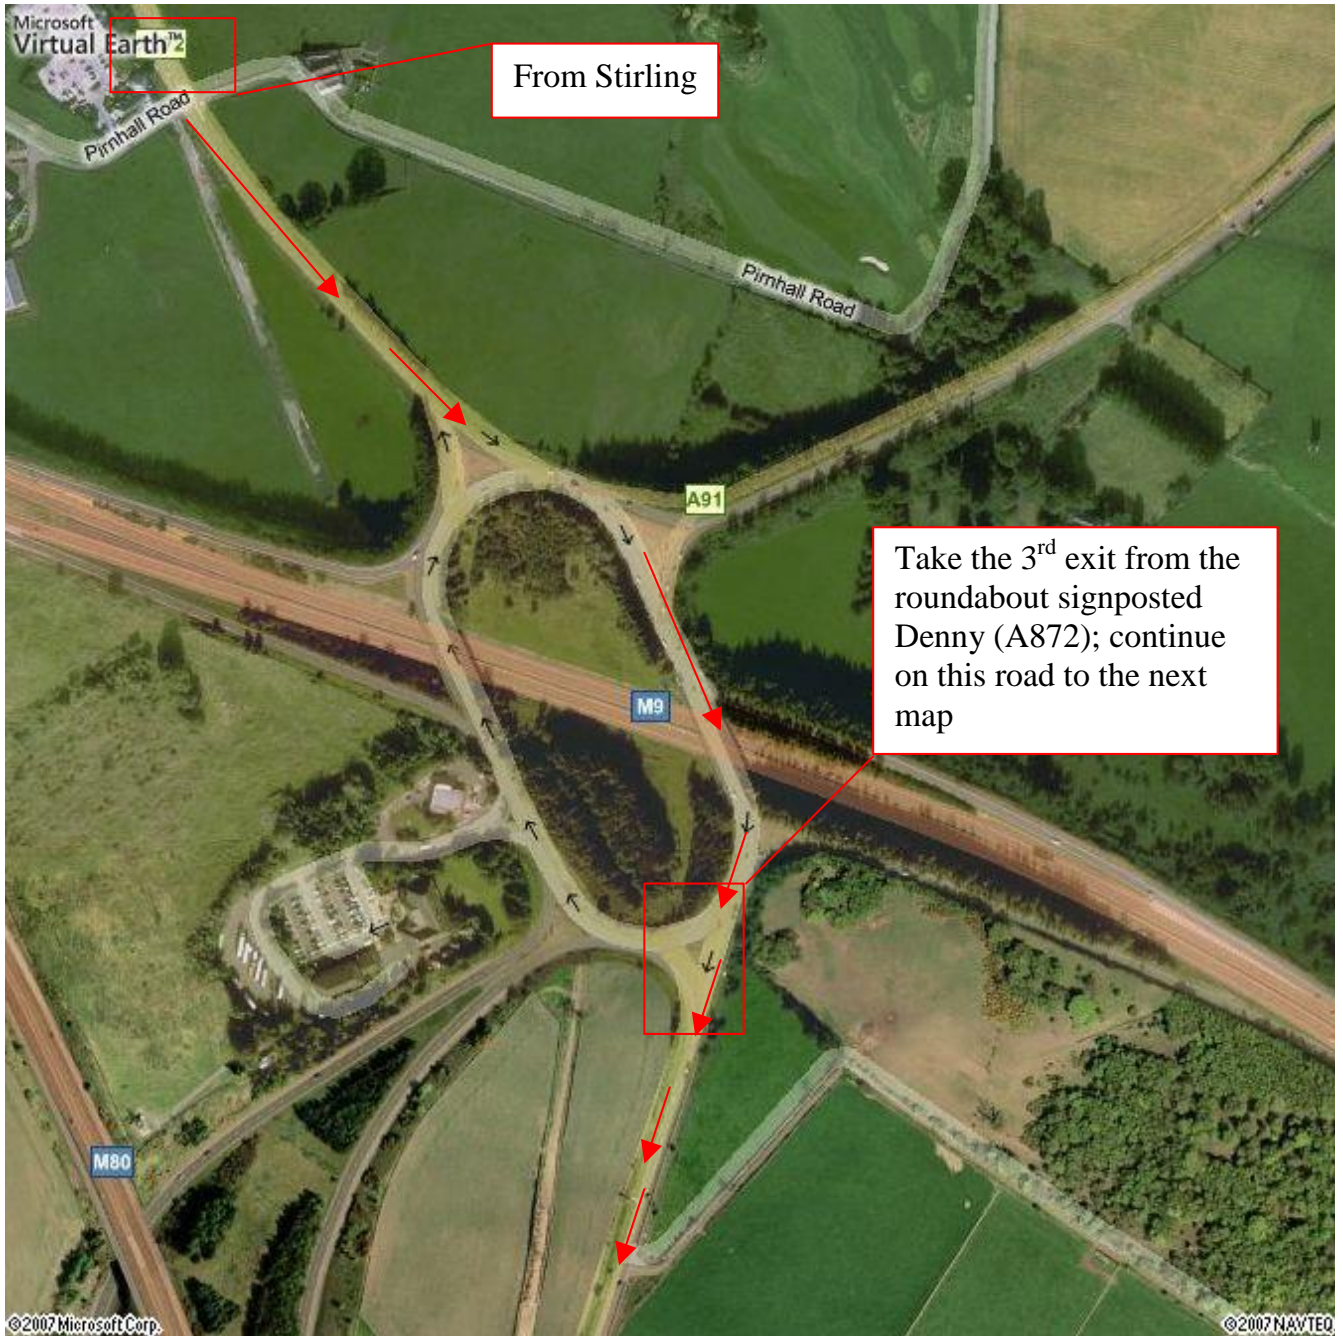

How to get to Barrwood guide

Take the 'Glasgow Road' (A872) out of Stirling to the Granada roundabout

Take the 3rd exit signposted Denny (A872)

Pass Forsyths of Denny Garage

Take turning on right marked Boards Quarry

Turn right and follow road round a sharp bend

At a sharp left hand bend go through gates into farmers field

Follow track to car park at head

If you pass the Quarry entrance then you've gone too far

Maps enclosed on next 2 pages

Sam

Microsoft
Virtual Earth™

From Stirling

Take the 3rd exit from the roundabout signposted Denny (A872); continue on this road to the next map

©2007 Microsoft Corp.

©2007 NAVTEQ

Barrwood main car park
And journeys end

Drive past
Forsyths
of Denny
garage
and
scrapyard

At corner of road go
through gates on right hand
side turn right and go
through another gate into a
farmers field. If you pass
Quarry entrance then you've
gone to far!