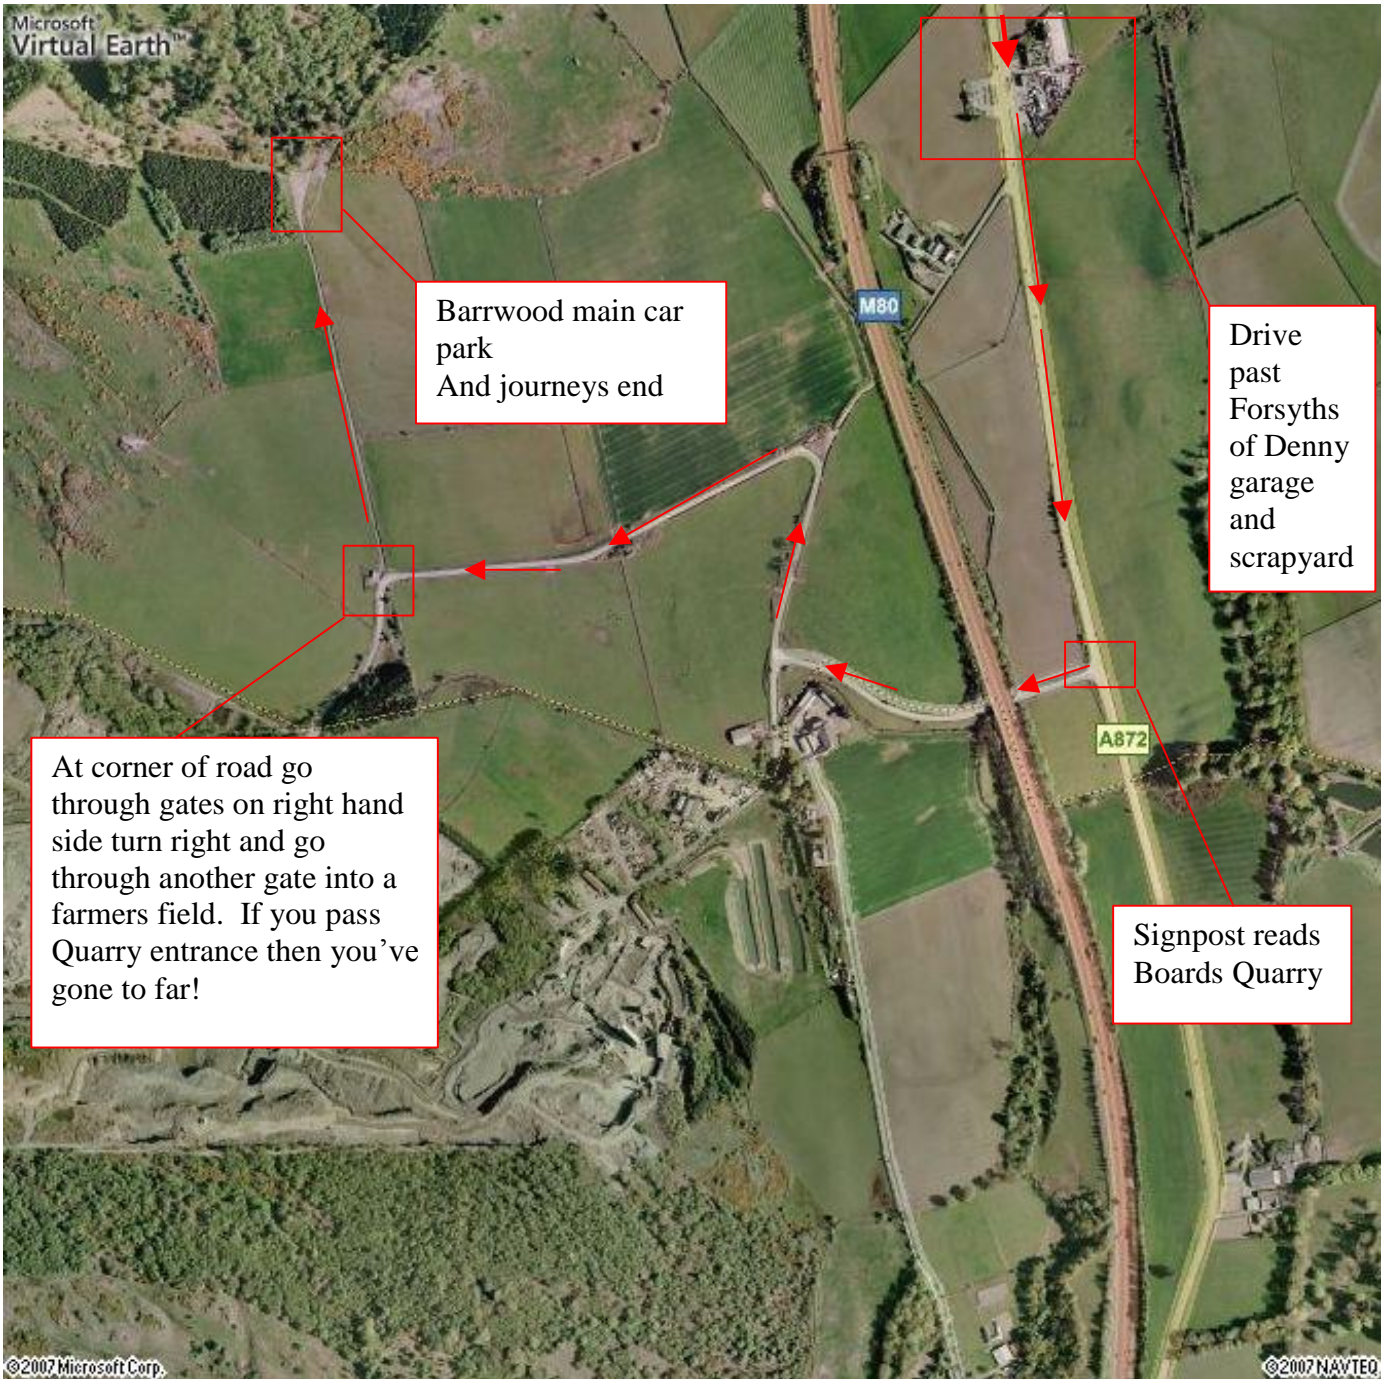

How to get to Barrwood guide

Take the 'Glasgow Road' (A872) out of Stirling to the Granada roundabout

Take the 3rd exit signposted Denny (A872)

Pass Forsyths of Denny Garage

Take turning on right marked Boards Quarry

Turn right and follow road round a sharp bend

At a sharp left hand bend go through gates into farmers field

Follow track to car park at head

If you pass the Quarry entrance then you've gone too far

Maps enclosed on next 2 pages

Sam

Microsoft
Virtual Earth™

From Stirling

Take the 3rd exit from the roundabout signposted Denny (A872); continue on this road to the next map

©2007 Microsoft Corp.

©2007 NAVTEQ

Barrwood main car park
And journeys end

Drive past
Forsyths
of Denny
garage
and
scrapyard

At corner of road go
through gates on right hand
side turn right and go
through another gate into a
farmers field. If you pass
Quarry entrance then you've
gone to far!