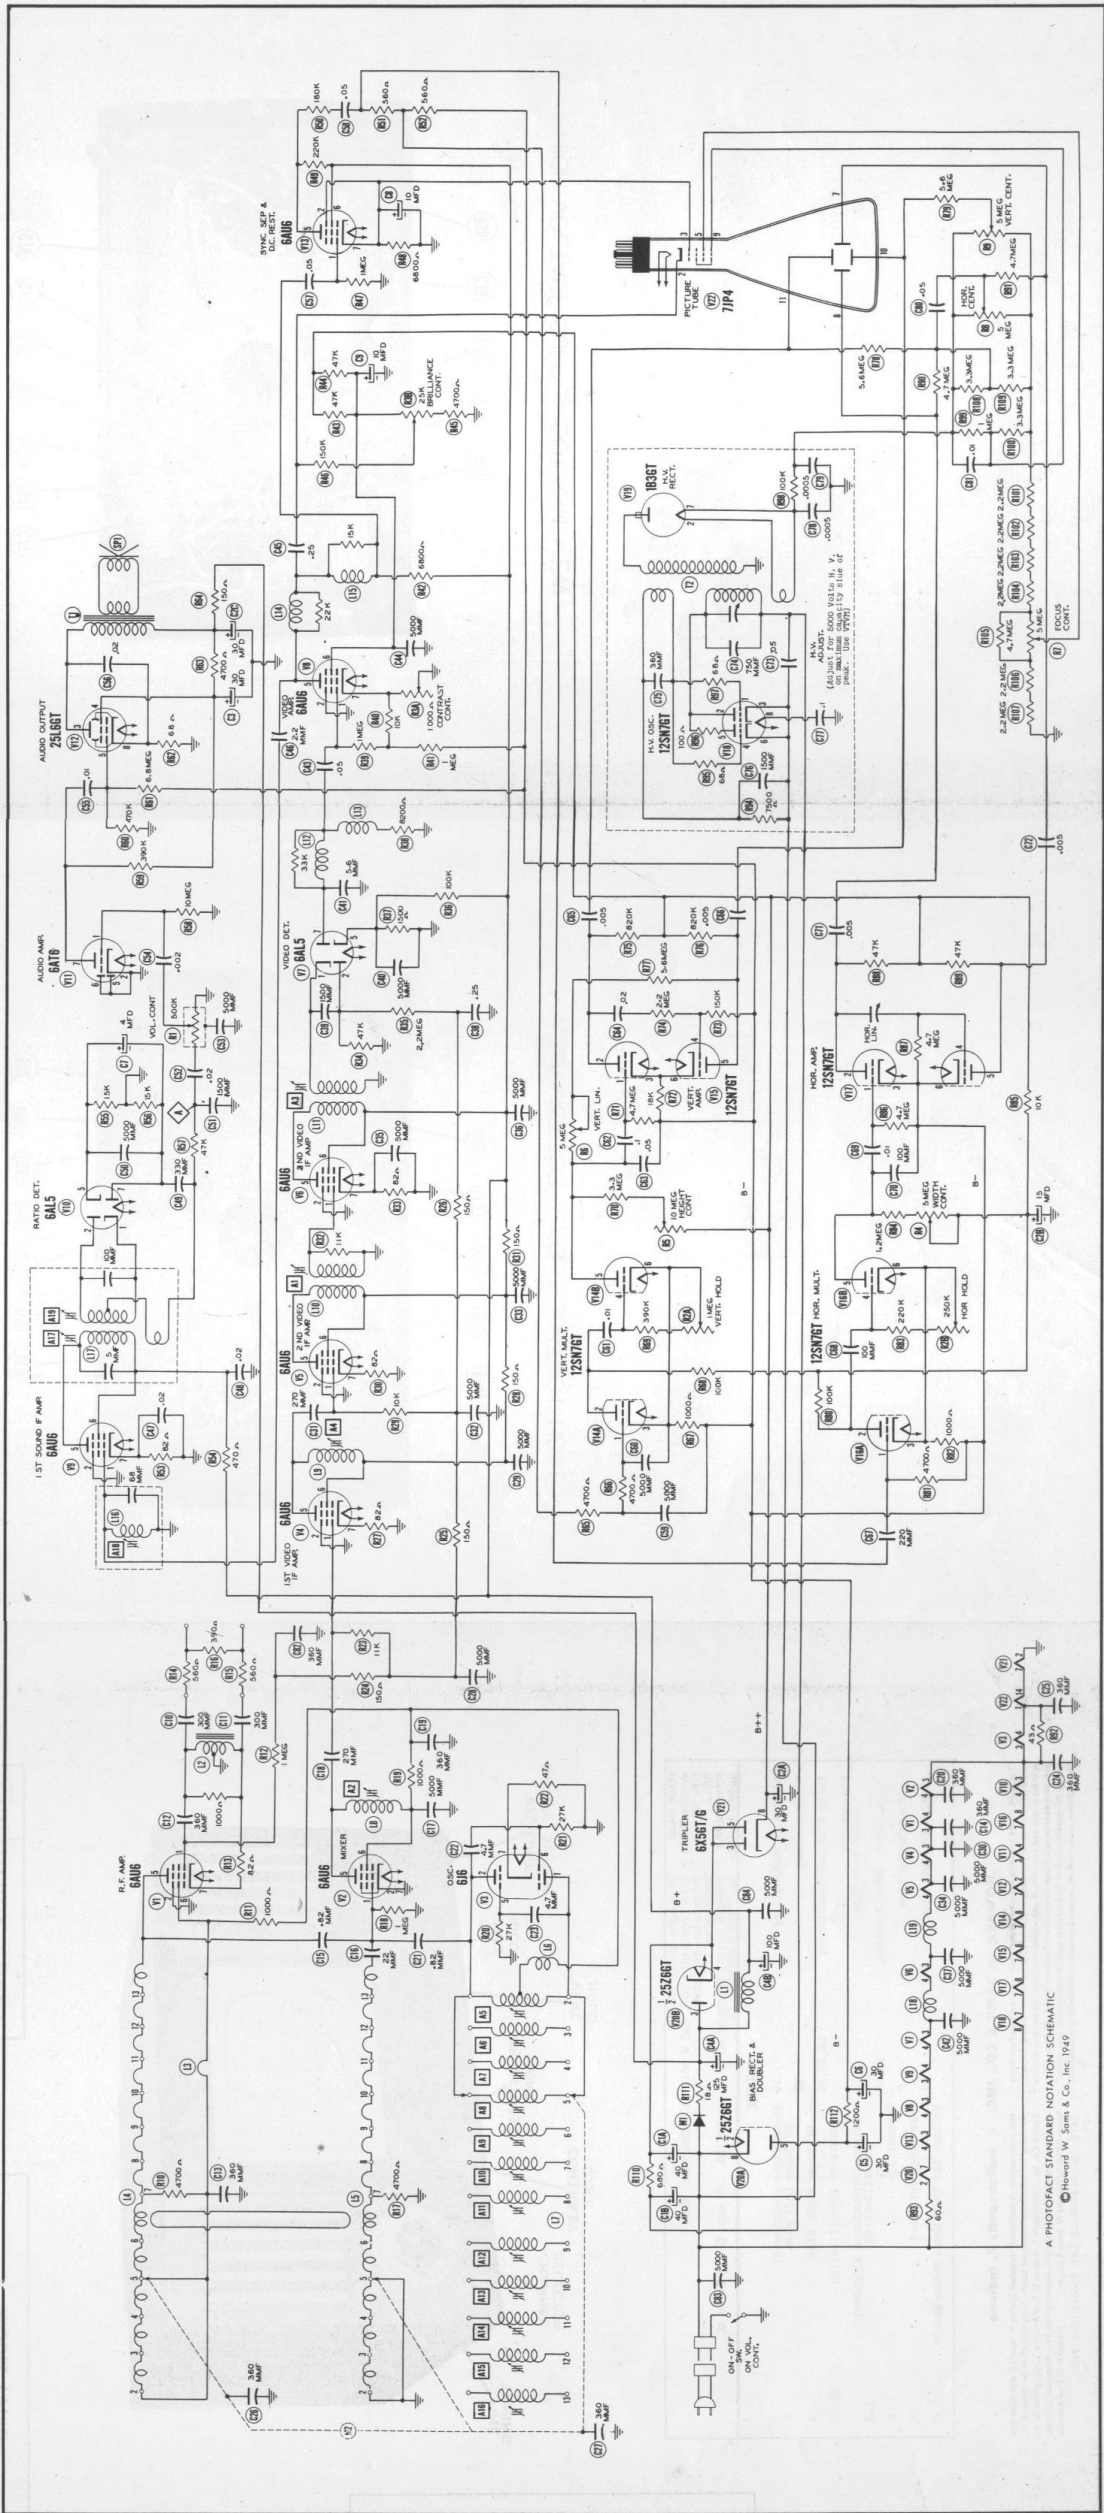

TELE-TONE
MODEL TV149

A PHOTOFACI STANDARD NOTATION SCHEMATIC
©Howard W. Sams & Co., Inc. 1949