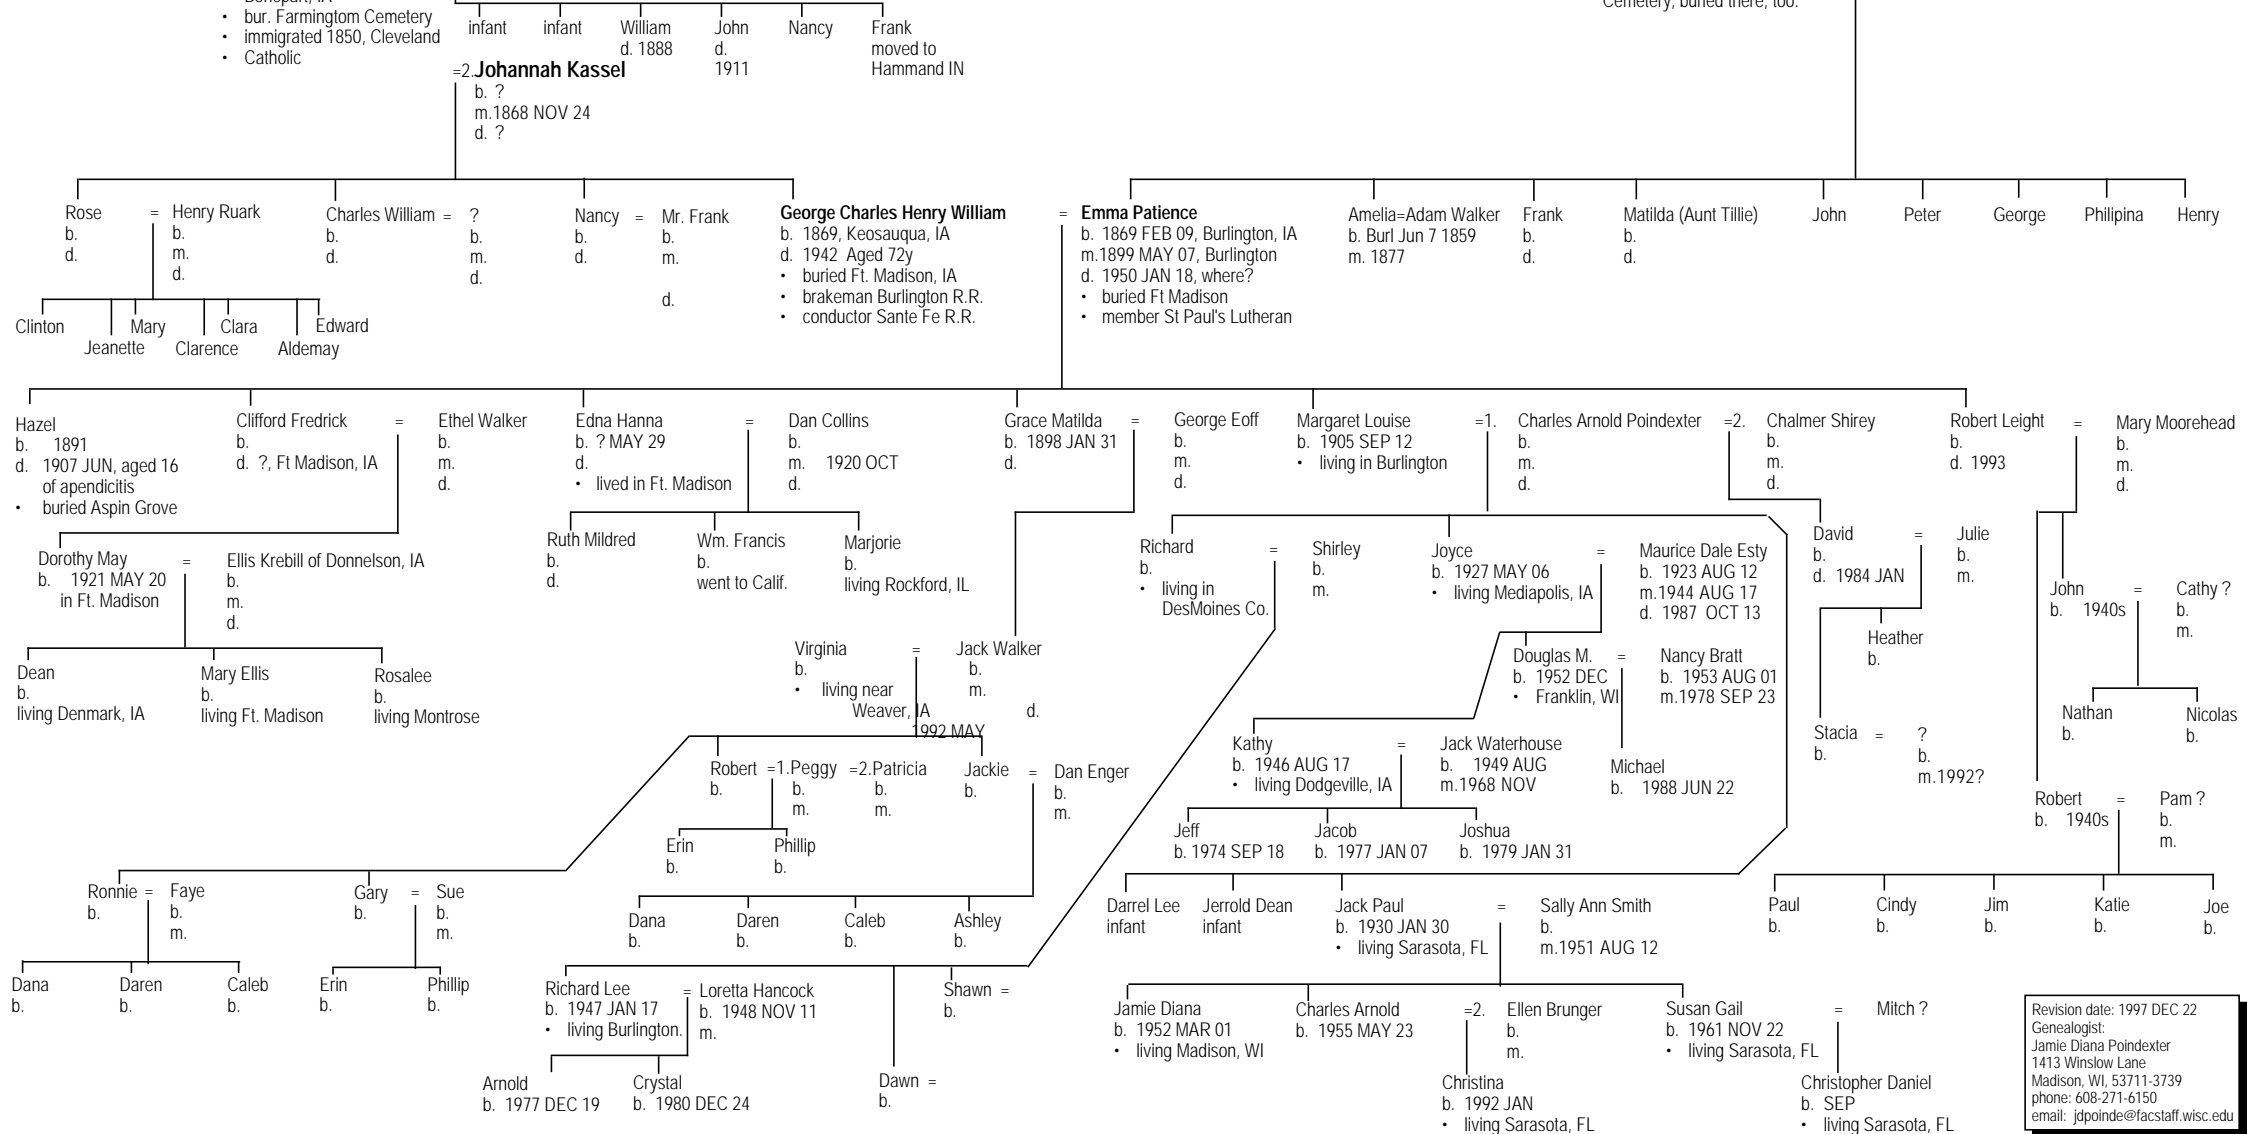

Hassman & Leight Family Tree

George J. Hassman
 b. 1830 NOV 15
 Bruchsal, Baden, Germany
 d. 1914 MAY 27
 Bonepart, IA
 • bur. Farmington Cemetery
 • immigrated 1850, Cleveland
 • Catholic

=1. **Margaret Miller**
 b. ? in Ohio
 m. 1850s
 d. 1868 MAY 21, Bonepart, IA

=2. **Johannah Kassel**
 b. ?
 m. 1868 NOV 24
 d. ?

Fredrick Leight
 b. 1831 APR 09
 d. 1923 JAN 22 Burlington, IA
 • caretaker/sexton at Aspin Grove Cemetery, buried there, too.

= **Anna M. Dreher**
 b. 1834 MAR 31
 m. ?
 d. 1905 MAR 09